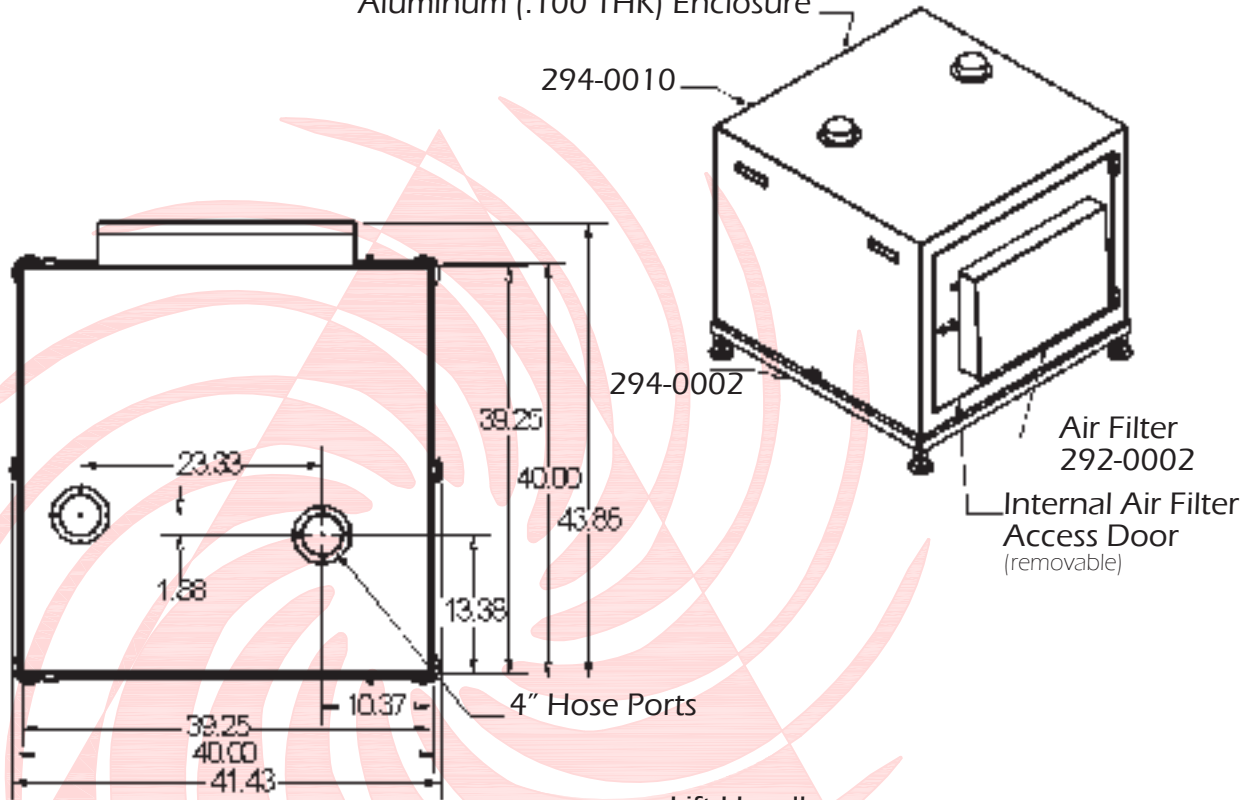

Painted Acoustical Foamed Aluminum (.100 THK) Enclosure

RB2400 Enclosure w/Base	350-3100
-------------------------	----------