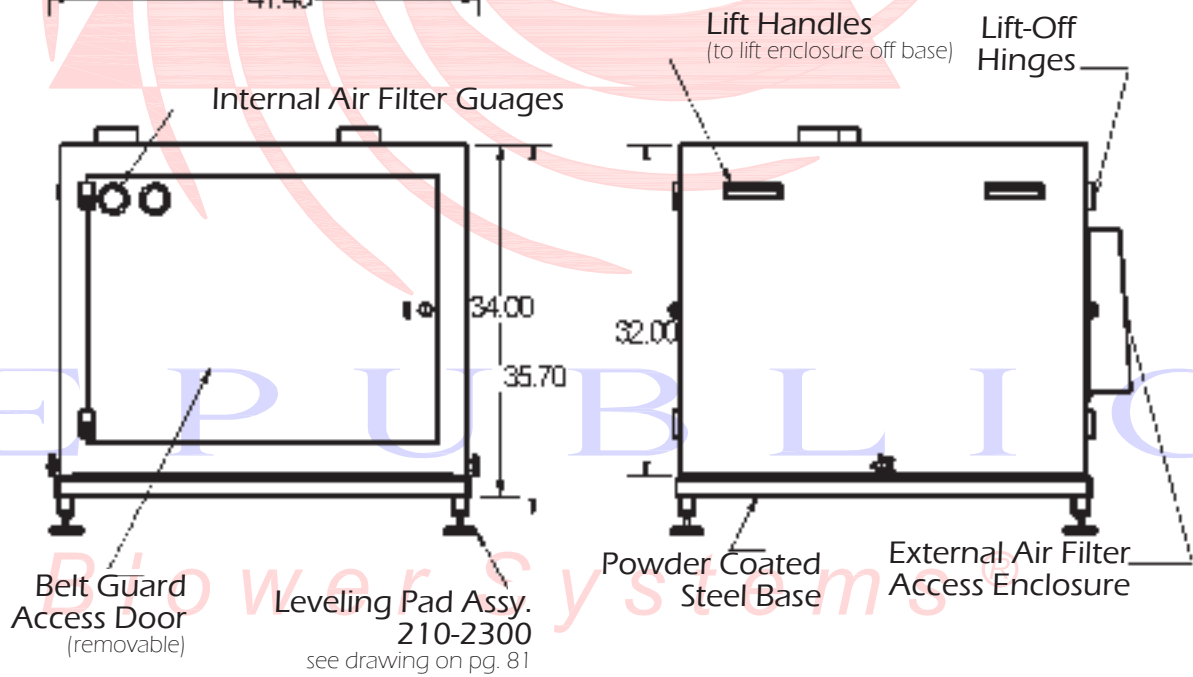

Painted Acoustical Foamed Aluminum (.100 THK) Enclosure

RB2400 Enclosure w/Base	350-3100
-------------------------	----------