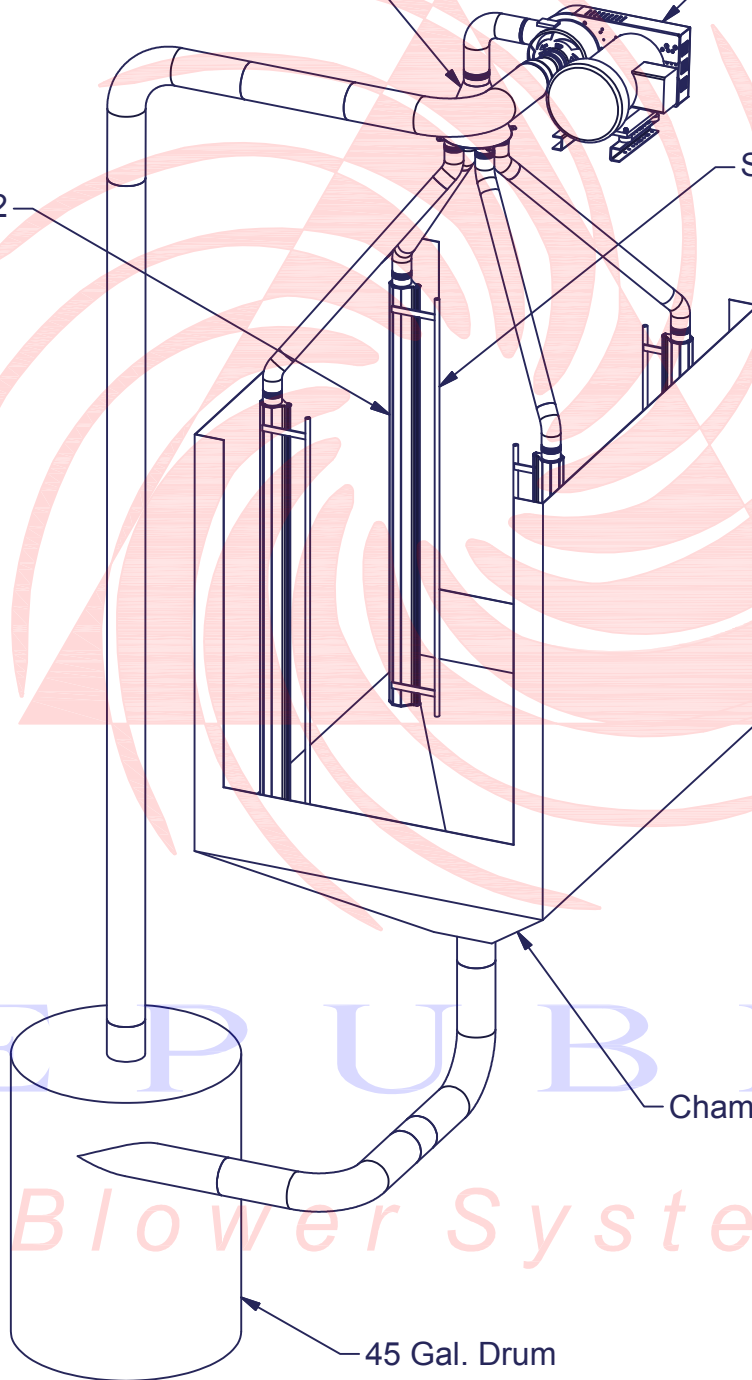

4" Inlet x (4) 3" Outlet Manifold
375-4430

RB1200 Blower
w/20 HP Motor

Air Knife
310-4072
(4 PL)

Static Eliminator Bar

Chamber

45 Gal. Drum

REPUBLIC
Blower Systems®