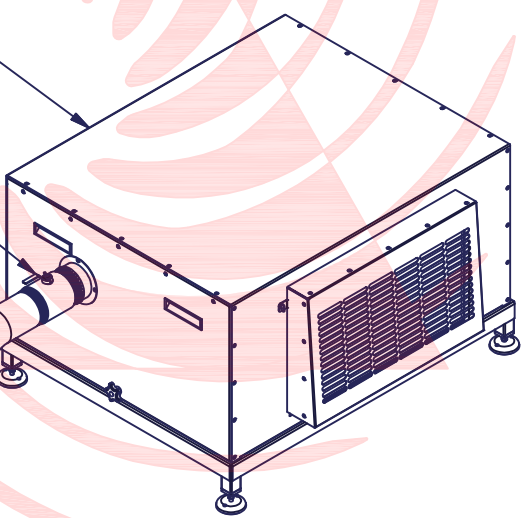

RB1200 w/10 HP Motor
in Acoustical Enclosure
350-3000LP

4" B/F Valve

4" 90° Elbow

4" Inlet x (3) 3" Outlet Manifold
375-4330

3" Flex Hose

Air Knife
310-4018CL
(3 PL)

REPUBLIC
Blower Systems®

Carton Drying System	CartonDry3
----------------------	------------