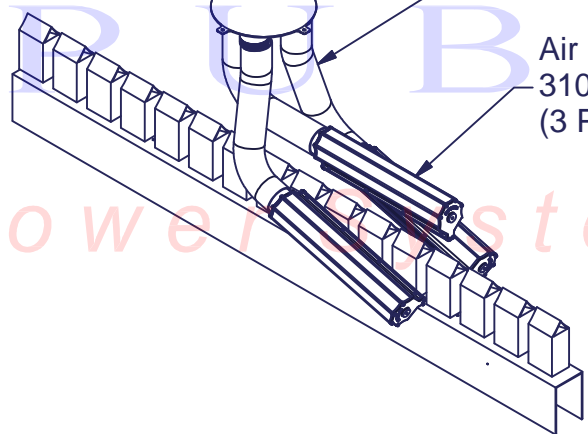

RB1200 w/10 HP Motor
in Acoustical Enclosure
350-3000LP

4" B/F Valve

4" 90° Elbow

4" Inlet x (3) 3" Outlet Manifold
375-4330

3" Flex Hose

Air Knife
310-4018CL
(3 PL)

REPUBLIC
Blower Systems®

Carton Drying System	CartonDry3
----------------------	------------