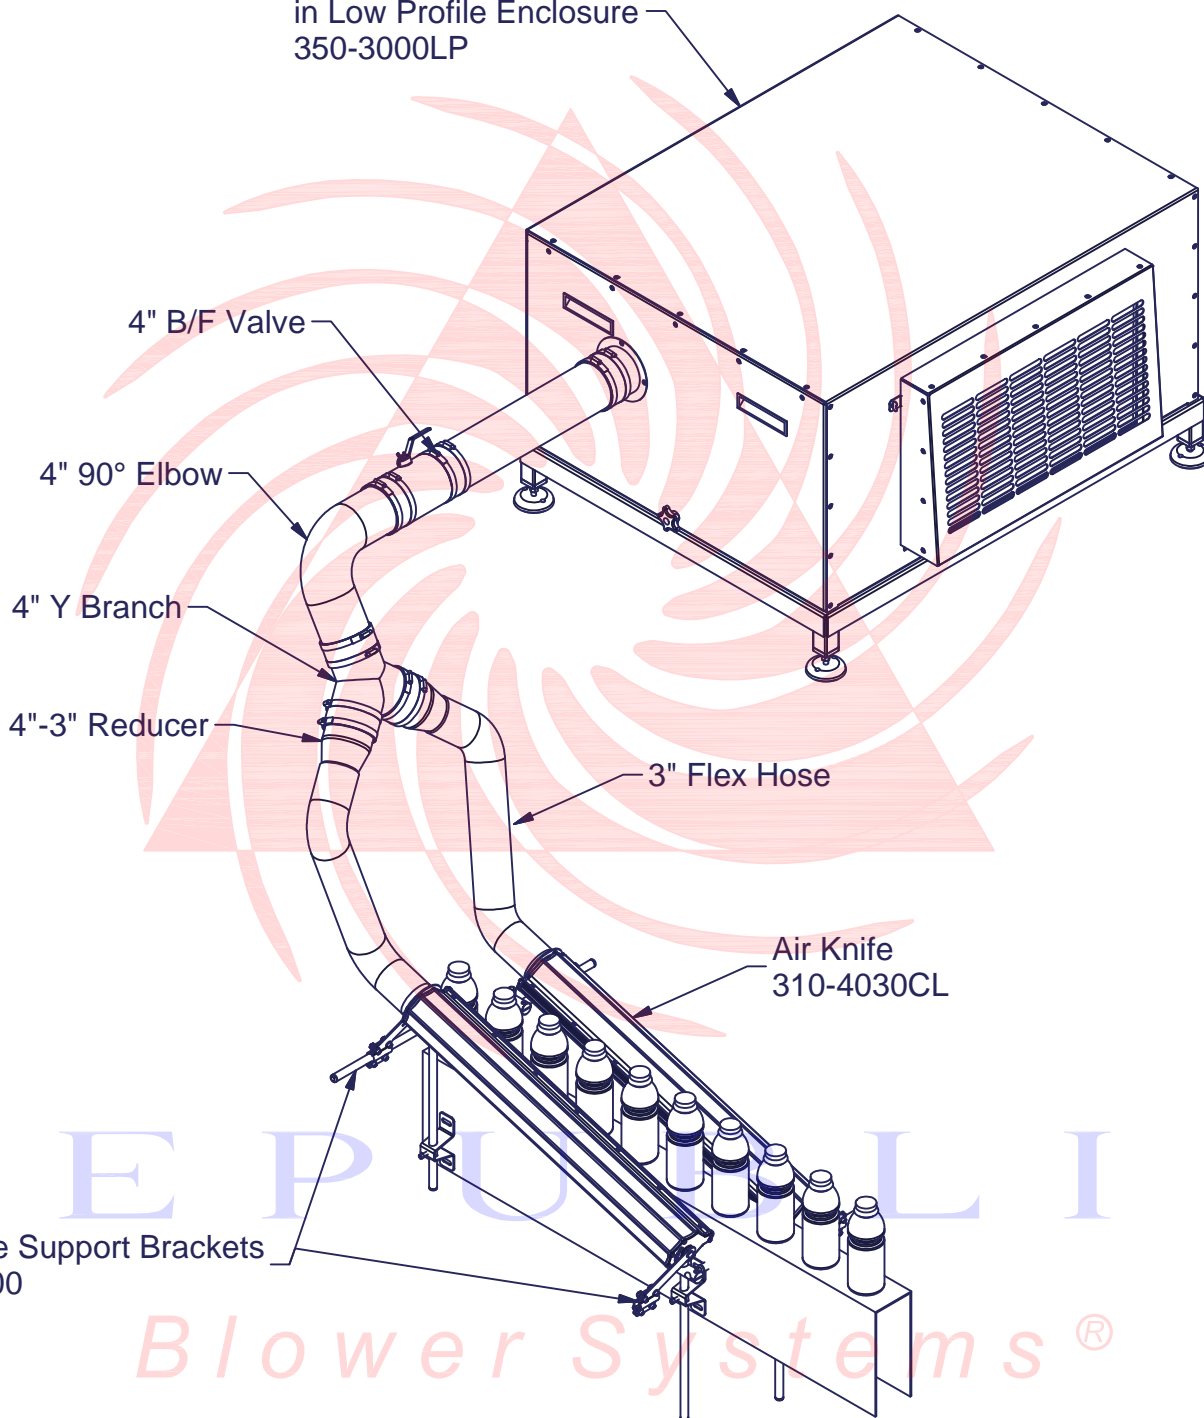

RB1200 w/ 10 HP Motor
in Low Profile Enclosure
350-3000LP

REPUBLIC
Blower Systems®