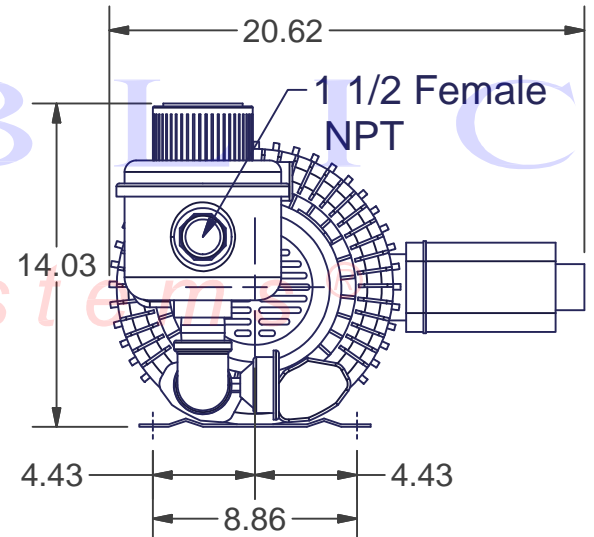

REPUBLIC
Blower Systems®

13	HRB402S-1	1	Republic Sales Regen Blower
12	C 1131	1	Inlet Air Filter
11	910-0535	1	Liquid Filled Gauge (Vacuum) Regens
10	900-3006	1	Nipple 1.50 NPT X 4" LG (Black)
9	900-0818	1	Tee 1.50 NPT (Black)
8	900-0656	1	Coupling 1.50, Sch80, Iron
7	900-0124	3	Nipple 1.50 NPT x 2.0" LG (Black)
6	900-0003	1	Adapter 1-1/2" NPT x 2" OD
5	340-2110	1	In-Line Vacuum Filter (1 5")
4	330-6332	1	Clamp 3in 304 SS Worm Gear
3	330-1305	1	Elbow 1.50 NPT X 90 DEG (Black)
2	200-0910	1	Valve
1	200-0510	1	1-1/2" Vacuum Relief Valve
ITEM	PART NUMBER	QTY	DESCRIPTION
Bill of Materials			

Approx Weight _____

Kit Vacuum Pump 1 1/2" NPT

KVHRB402S-1