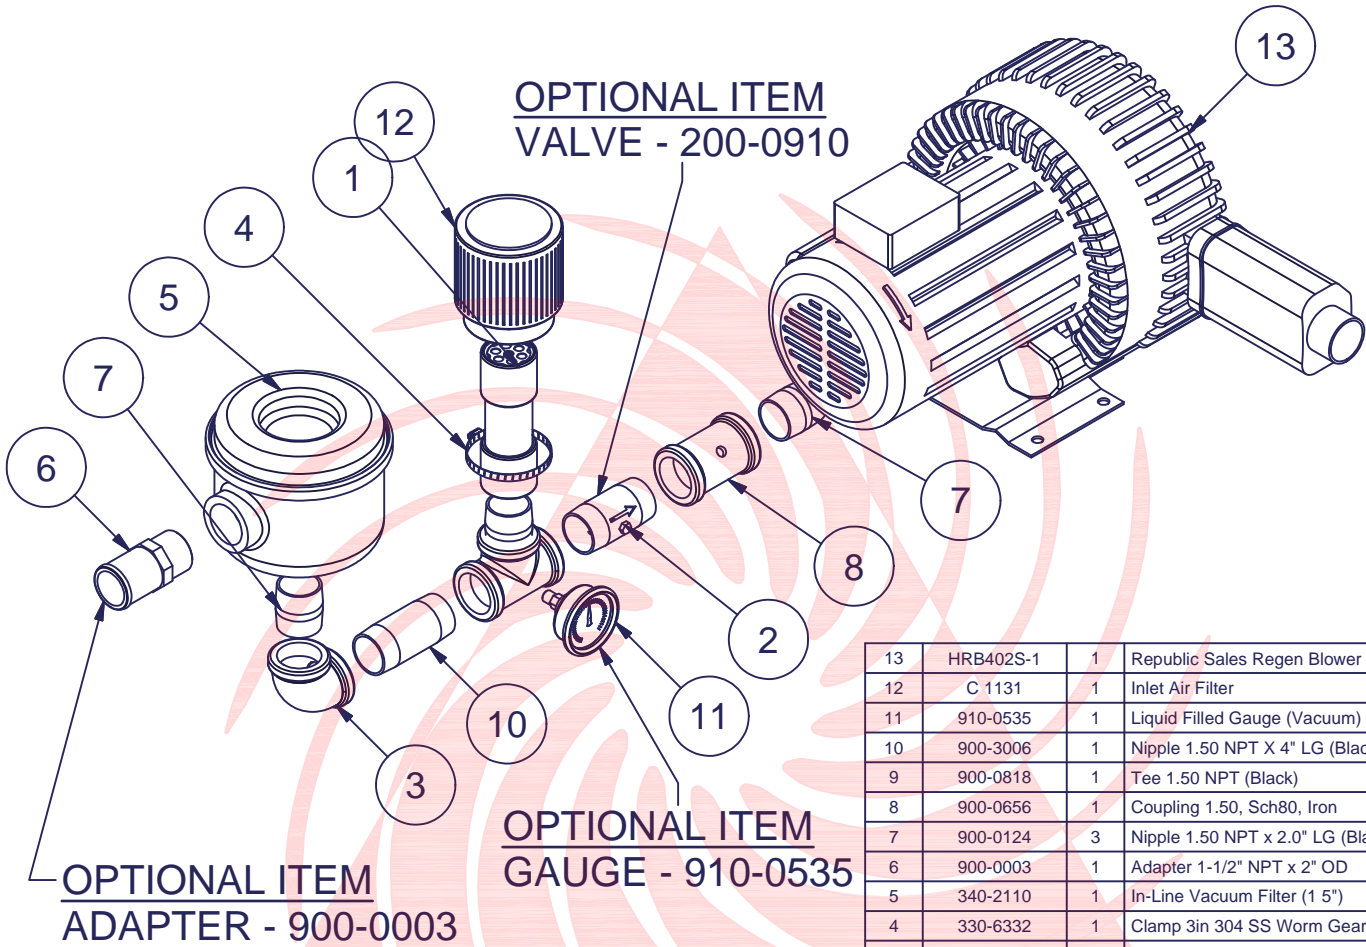

REPUBLIC
Blower Systems®

13	HRB402S-1	1	Republic Sales Regen Blower
12	C 1131	1	Inlet Air Filter
11	910-0535	1	Liquid Filled Gauge (Vacuum) Regens
10	900-3006	1	Nipple 1.50 NPT X 4" LG (Black)
9	900-0818	1	Tee 1.50 NPT (Black)
8	900-0656	1	Coupling 1.50, Sch80, Iron
7	900-0124	3	Nipple 1.50 NPT x 2.0" LG (Black)
6	900-0003	1	Adapter 1-1/2" NPT x 2" OD
5	340-2110	1	In-Line Vacuum Filter (1 5")
4	330-6332	1	Clamp 3in 304 SS Worm Gear
3	330-1305	1	Elbow 1.50 NPT X 90 DEG (Black)
2	200-0910	1	Valve
1	200-0510	1	1-1/2" Vacuum Relief Valve
ITEM	PART NUMBER	QTY	DESCRIPTION
Bill of Materials			

Approx Weight _____

Kit Vacuum Pump 1 1/2" NPT

KVHRB402S-1