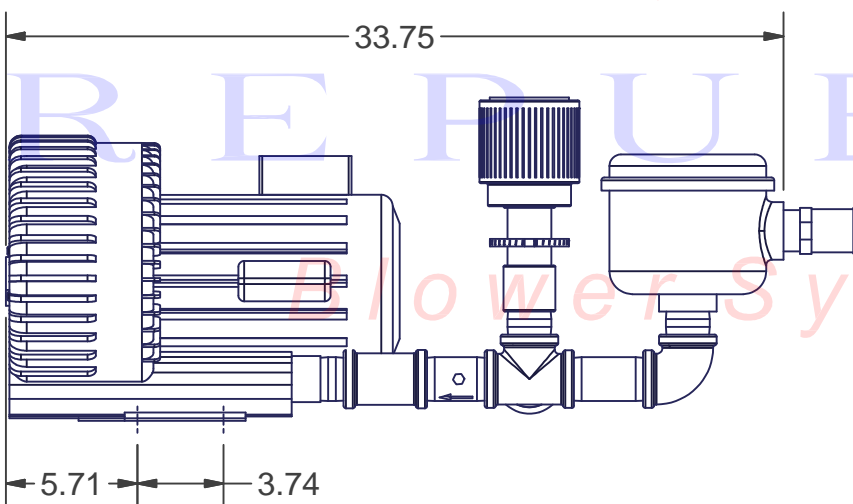

REPUBLIC
Blower Systems®

13	HRB402S-1	1	Republic Sales Regen Blower
12	C 1131	1	Inlet Air Filter
11	910-0535	1	Liquid Filled Gauge (Vacuum) Regens
10	900-3006	1	Nipple 1.50 NPT X 4" LG (Black)
9	900-0818	1	Tee 1.50 NPT (Black)
8	900-0656	1	Coupling 1.50, Sch80, Iron
7	900-0124	3	Nipple 1.50 NPT x 2.0" LG (Black)
6	900-0003	1	Adapter 1-1/2" NPT x 2" OD
5	340-2110	1	In-Line Vacuum Filter (1 5")
4	330-6332	1	Clamp 3in 304 SS Worm Gear
3	330-1305	1	Elbow 1.50 NPT X 90 DEG (Black)
2	200-0910	1	Valve
1	200-0510	1	1-1/2" Vacuum Relief Valve
ITEM	PART NUMBER	QTY	DESCRIPTION
Bill of Materials			

Approx Weight _____

Kit Vacuum Pump 1 1/2" NPT

KVHRB402S-1