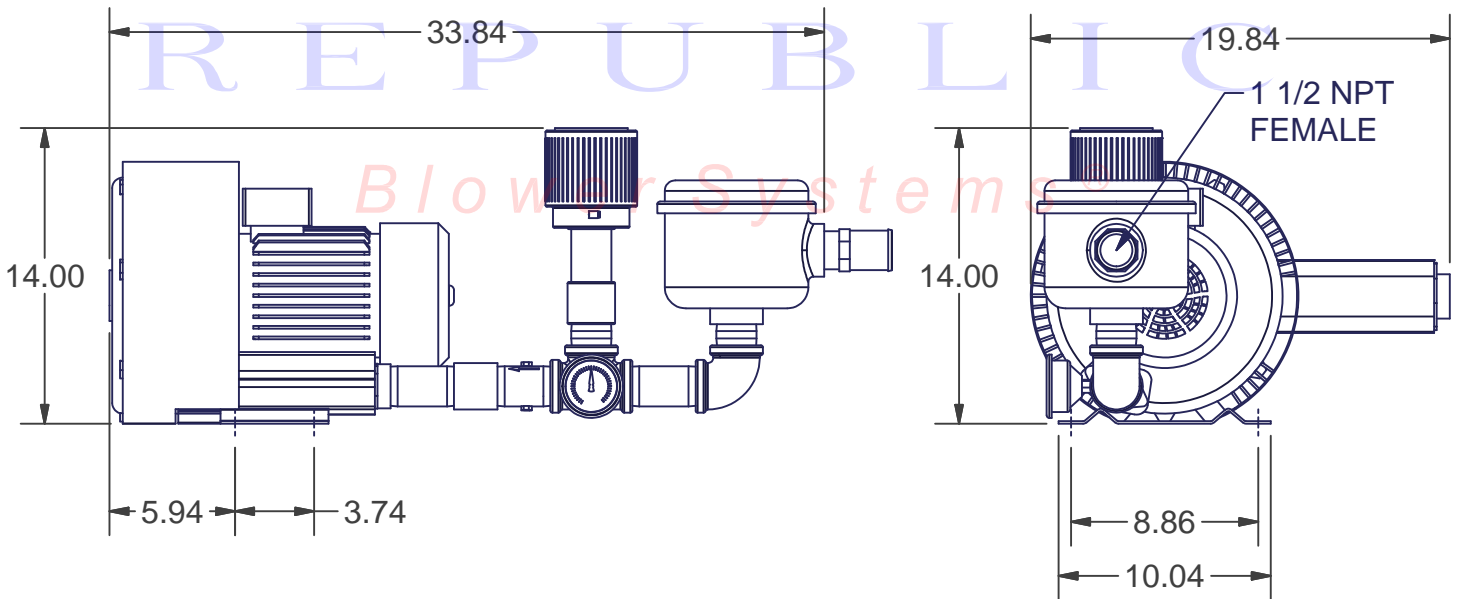

13	HRB402	1	Republic Sales Regen Blower
12	C 1131	1	Inlet Air Filter
11	910-0535	1	Liquid Filled Gauge (Vacuum) Regens
10	910-0148	1	Coupling Merchant 1.5" NPT
9	900-3006	2	Nipple 1.50 NPT X 4" LG (Black)
8	900-0818	1	Tee 1.50 NPT (Black)
7	900-0124	2	Nipple 1.50 NPT x 2 0" LG (Black)
6	900-0003	1	Adapter 1-1/2" NPT x 2" OD
5	340-2110	1	In-Line Vacuum Filter (1.5")
4	330-6332	1	Clamp 3in 304 SS Worm Gear
3	330-1305	1	Elbow 1.50 NPT X 90 DEG (Black)
2	200-0910	1	Valve
1	200-0510	1	1-1/2" Vacuum Relief Valve
ITEM	PART NUMBER	QTY	DESCRIPTION

Bill of Materials

Approx Weight _____

Kit Vacuum Pump 1 1/2" NPT	KVHRB402
----------------------------	----------