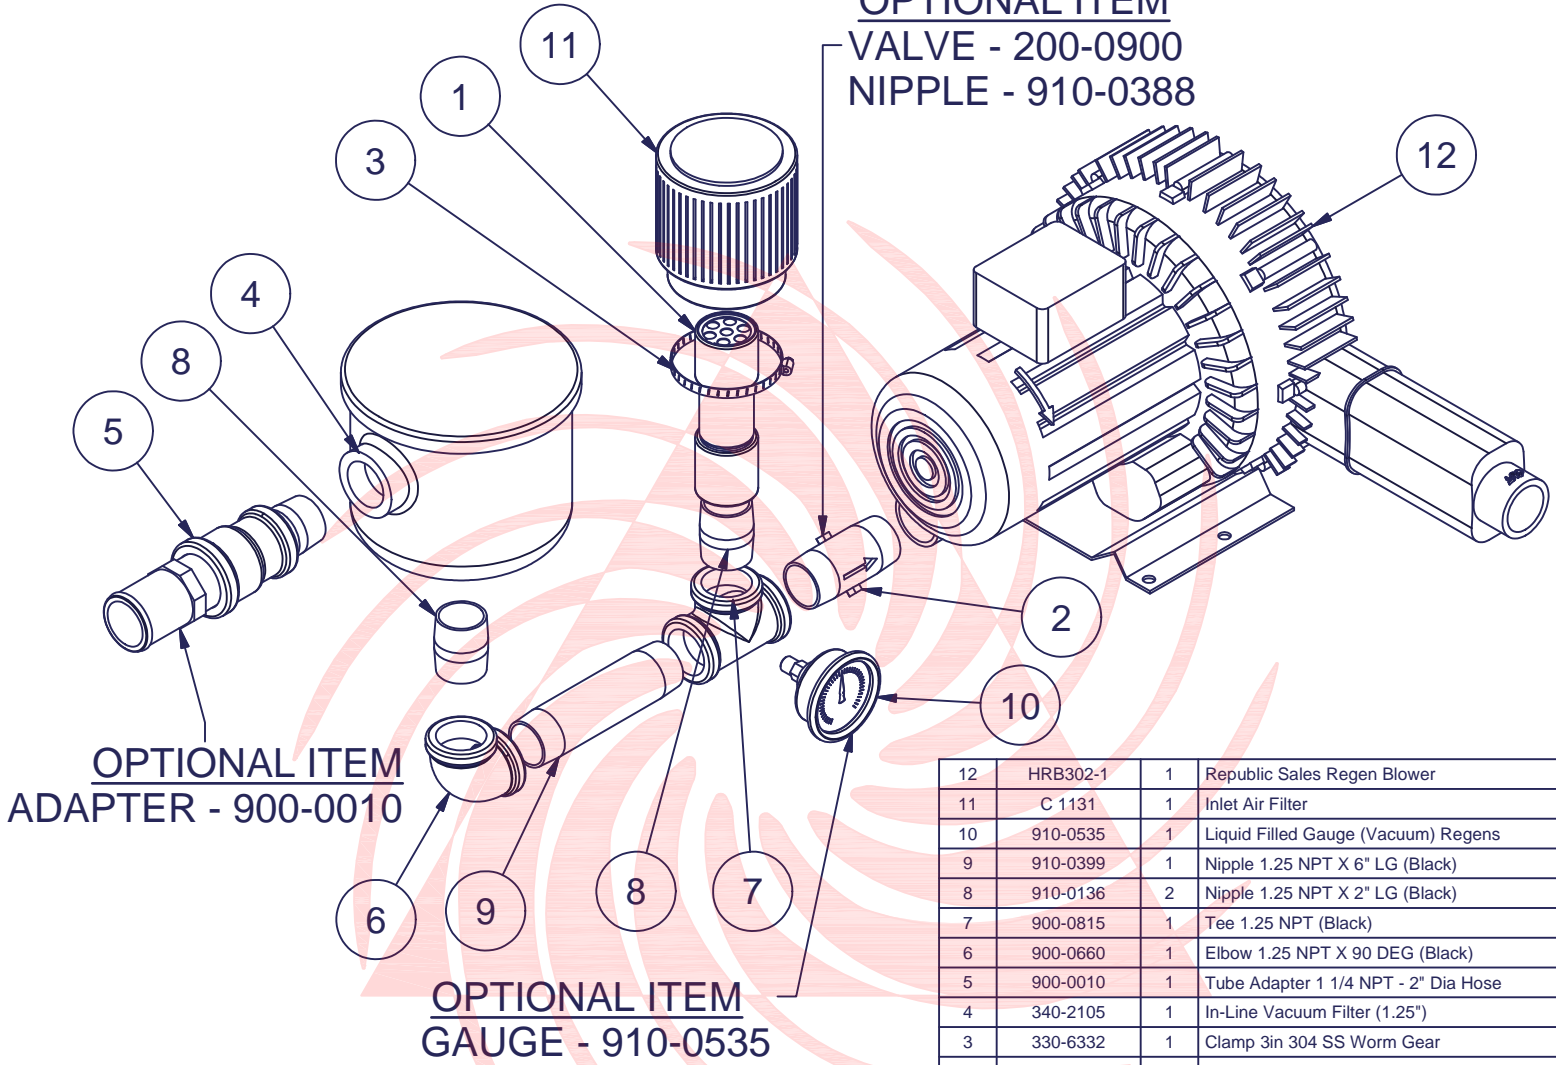

REPUBLIC
Blower Systems®

OPTIONAL ITEM
VALVE - 200-0900
NIPPLE - 910-0388

OPTIONAL ITEM
ADAPTER - 900-0010

OPTIONAL ITEM
GAUGE - 910-0535

12	HRB302-1	1	Republic Sales Regen Blower
11	C 1131	1	Inlet Air Filter
10	910-0535	1	Liquid Filled Gauge (Vacuum) Regens
9	910-0399	1	Nipple 1.25 NPT X 6" LG (Black)
8	910-0136	2	Nipple 1.25 NPT X 2" LG (Black)
7	900-0815	1	Tee 1.25 NPT (Black)
6	900-0660	1	Elbow 1.25 NPT X 90 DEG (Black)
5	900-0010	1	Tube Adapter 1 1/4 NPT - 2" Dia Hose
4	340-2105	1	In-Line Vacuum Filter (1.25")
3	330-6332	1	Clamp 3in 304 SS Worm Gear
2	200-0900	1	Valve
1	200-0525	1	1-1/4" Relief Valve
ITEM	PART NUMBER	QTY	DESCRIPTION

Bill of Materials

Approx Weight _____

Kit Vacuum Pump 1 1/4" Kit	KVHRB302/1
----------------------------	------------