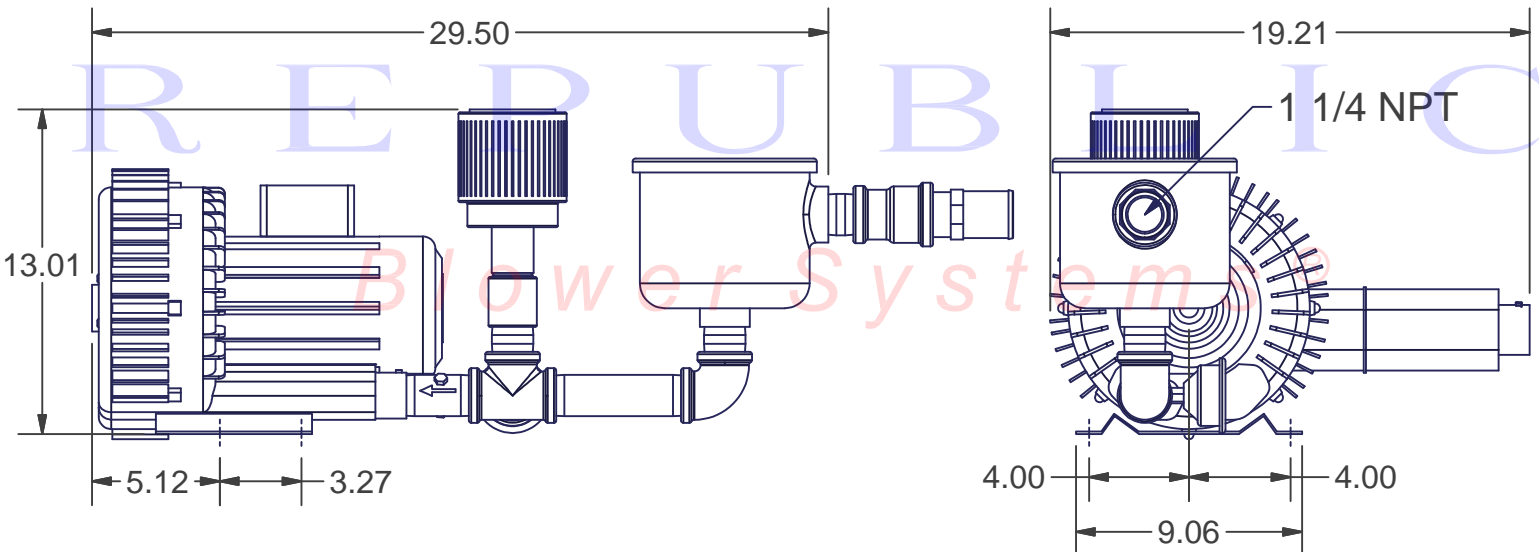

REPUBLIC
Blower Systems®

OPTIONAL ITEM
VALVE - 200-0900
NIPPLE - 910-0388

OPTIONAL ITEM
ADAPTER - 900-0010

OPTIONAL ITEM
GAUGE - 910-0535

12	HRB302-1	1	Republic Sales Regen Blower
11	C 1131	1	Inlet Air Filter
10	910-0535	1	Liquid Filled Gauge (Vacuum) Regens
9	910-0399	1	Nipple 1.25 NPT X 6" LG (Black)
8	910-0136	2	Nipple 1.25 NPT X 2" LG (Black)
7	900-0815	1	Tee 1.25 NPT (Black)
6	900-0660	1	Elbow 1.25 NPT X 90 DEG (Black)
5	900-0010	1	Tube Adapter 1 1/4 NPT - 2" Dia Hose
4	340-2105	1	In-Line Vacuum Filter (1.25")
3	330-6332	1	Clamp 3in 304 SS Worm Gear
2	200-0900	1	Valve
1	200-0525	1	1-1/4" Relief Valve
ITEM	PART NUMBER	QTY	DESCRIPTION

Bill of Materials

Approx Weight _____

Kit Vacuum Pump 1 1/4" Kit	KVHRB302/1
----------------------------	------------