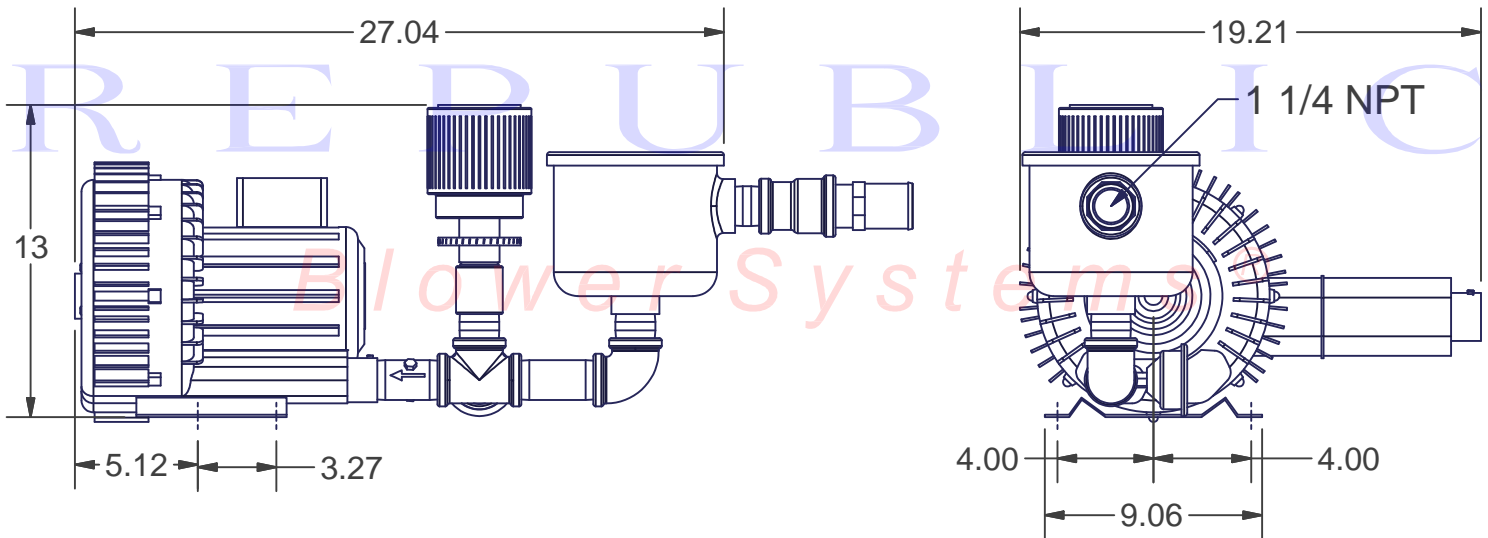

REPUBLIC
Blower Systems®

OPTIONAL ITEM
ADAPTER - 900-0010

OPTIONAL ITEM
VALVE - 200-0900
NIPPLE - 910-0136

OPTIONAL ITEM
GAUGE - 910-0535

12	HRB102	1	Republic Sales Regen Blower
11	C 1131	1	Inlet Air Filter
10	910-0535	1	Liquid Filled Gauge (Vacuum) Regens
9	910-0390	1	Nipple 1.25 NPT X 4" LG (Black)
8	910-0136	2	Nipple 1.25 NPT X 2" LG (Black)
7	900-0815	1	Tee 1.25 NPT (Black)
6	900-0660	1	Elbow 1.25 NPT X 90 DEG (Black)
5	900-0010	1	Tube Adapter 1/4 NPT - 2" Dia Hose
4	340-2105	1	In-Line Vacuum Filter (1.25")
3	330-6332	1	Clamp 3in 304 SS Worm Gear
2	200-0900	1	Valve
1	200-0525	1	1-1/4" Relief Valve
ITEM	PART NUMBER	QTY	DESCRIPTION

Bill of Materials

Approx Weight _____

Kit Vacuum Pump 1 1/4" Kit

KVHRB102