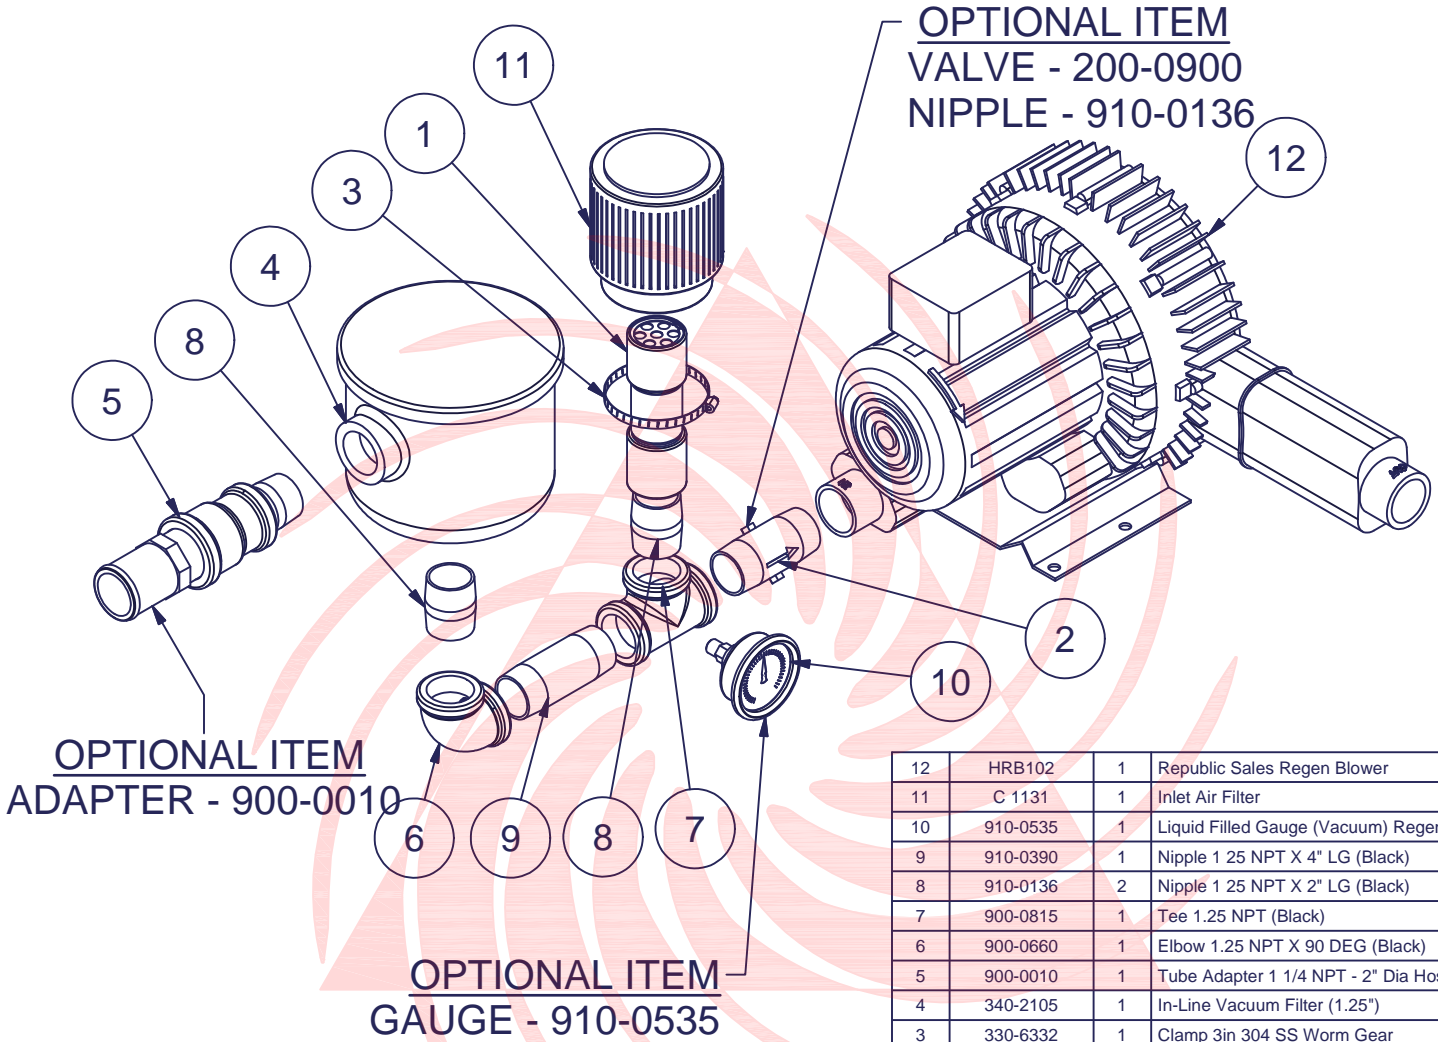

REPUBLIC
Blower Systems®

OPTIONAL ITEM
ADAPTER - 900-0010

OPTIONAL ITEM
VALVE - 200-0900
NIPPLE - 910-0136

OPTIONAL ITEM
GAUGE - 910-0535

12	HRB102	1	Republic Sales Regen Blower
11	C 1131	1	Inlet Air Filter
10	910-0535	1	Liquid Filled Gauge (Vacuum) Regens
9	910-0390	1	Nipple 1.25 NPT X 4" LG (Black)
8	910-0136	2	Nipple 1.25 NPT X 2" LG (Black)
7	900-0815	1	Tee 1.25 NPT (Black)
6	900-0660	1	Elbow 1.25 NPT X 90 DEG (Black)
5	900-0010	1	Tube Adapter 1/4 NPT - 2" Dia Hose
4	340-2105	1	In-Line Vacuum Filter (1.25")
3	330-6332	1	Clamp 3in 304 SS Worm Gear
2	200-0900	1	Valve
1	200-0525	1	1-1/4" Relief Valve
ITEM	PART NUMBER	QTY	DESCRIPTION

Bill of Materials

Approx Weight _____

Kit Vacuum Pump 1 1/4" Kit

KVHRB102