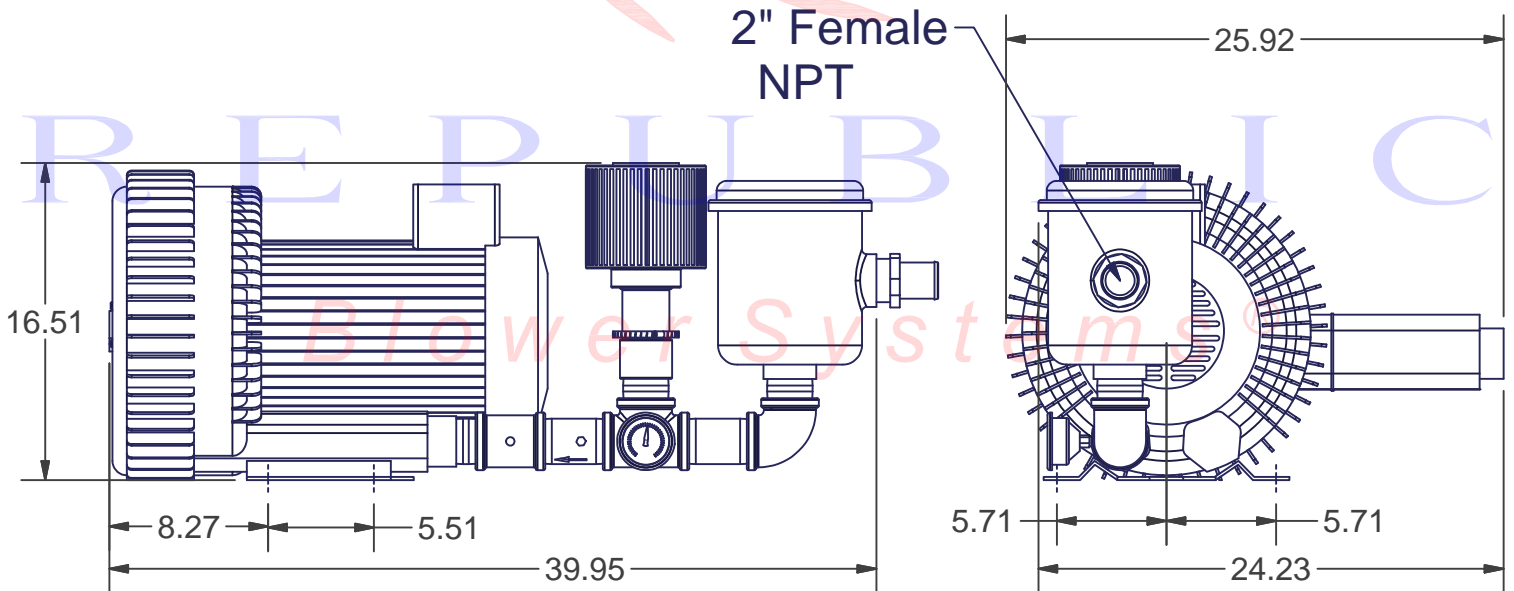

REPUBLIC
Blower Systems®

OPTIONAL ITEM
GAUGE - 910-0535

OPTIONAL ITEM
ADAPTER - 900-0006

OPTIONAL ITEM
VALVE - 200-0920
NIPPLE - 900-0490

15	HRB1002	1	Republic Sales Regen Blower
14	910-0600	1	Collar
13	910-0535	1	Liquid Filled Gauge (Vacuum) Regens
12	910-0204	1	Elbow 2.0 NPT X 90 DEG (Black)
11	910-0201	1	Tee 2.0 NPT (Black)
10	910-0130	1	Nipple 2.0 NPT X 4" LG (Black)
9	910-0101	1	Coupling 2.0, Sch80, Iron
8	900-0490	3	Nipple 2" NPT x 2" LG (Black)
7	900-0006	1	Adapter 2" NPT x 2" OD
6	340-2115	1	In-Line Vacuum Filter (2 0")
5	330-6332	1	Clamp 3in 304 SS Worm Gear
4	210-1008	1	Screw Set 1/4-20 X 3/16
3	200-0920	1	Valve
2	200-0516	1	2" Vacuum Relief Valve
1	C 17100	1	Inlet Air Filter
ITEM	PART NUMBER	QTY	DESCRIPTION

Bill of Materials

Approx Weight _____

Kit Vacuum 2" NPT

KVHRB1002