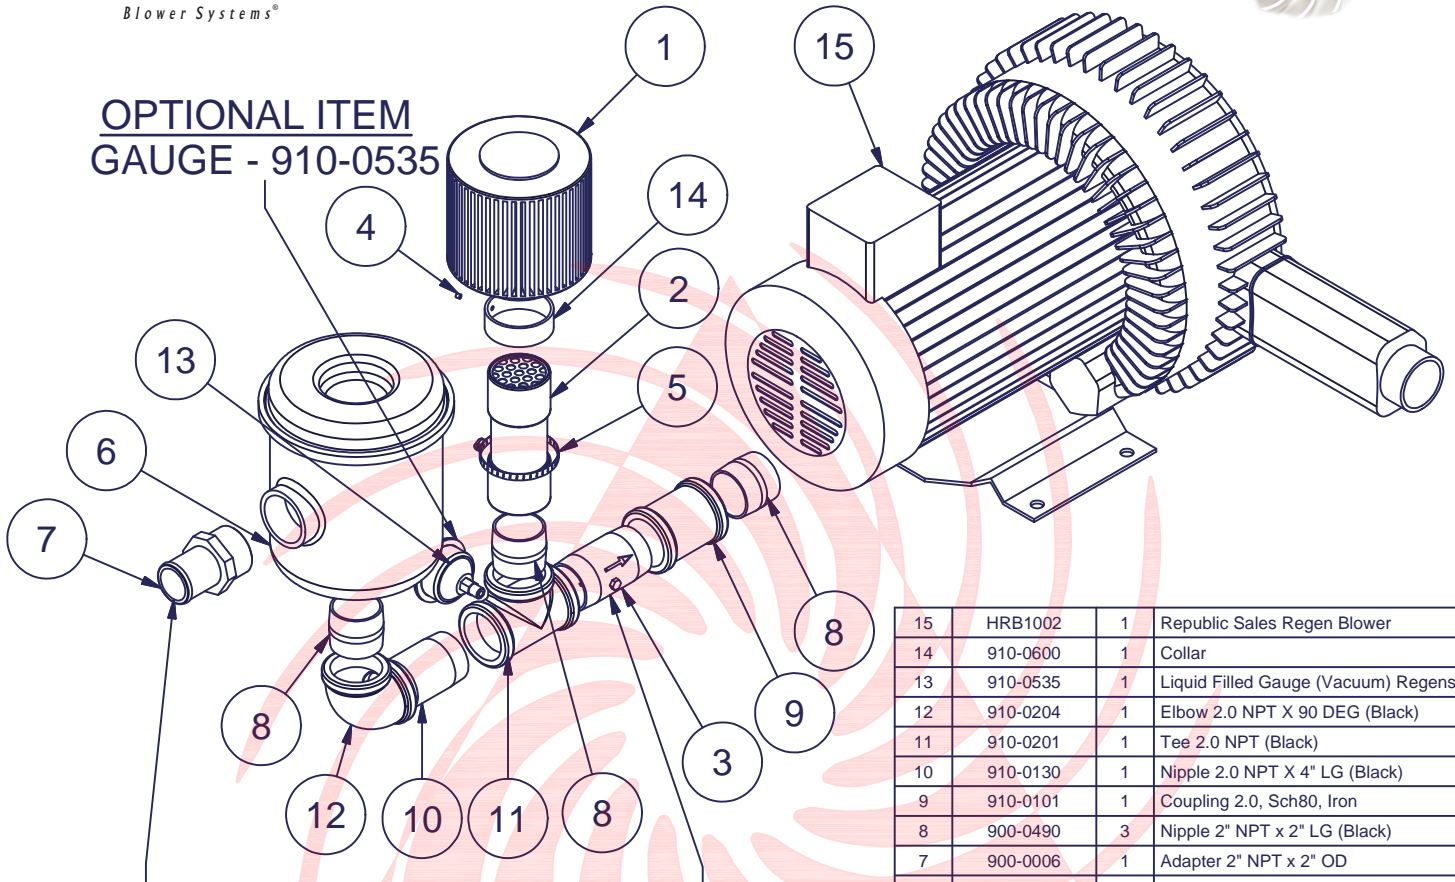

REPUBLIC
Blower Systems®

OPTIONAL ITEM
GAUGE - 910-0535

OPTIONAL ITEM
ADAPTER - 900-0006

OPTIONAL ITEM
VALVE - 200-0920
NIPPLE - 900-0490

15	HRB1002	1	Republic Sales Regen Blower
14	910-0600	1	Collar
13	910-0535	1	Liquid Filled Gauge (Vacuum) Regens
12	910-0204	1	Elbow 2.0 NPT X 90 DEG (Black)
11	910-0201	1	Tee 2.0 NPT (Black)
10	910-0130	1	Nipple 2.0 NPT X 4" LG (Black)
9	910-0101	1	Coupling 2.0, Sch80, Iron
8	900-0490	3	Nipple 2" NPT x 2" LG (Black)
7	900-0006	1	Adapter 2" NPT x 2" OD
6	340-2115	1	In-Line Vacuum Filter (2 0")
5	330-6332	1	Clamp 3in 304 SS Worm Gear
4	210-1008	1	Screw Set 1/4-20 X 3/16
3	200-0920	1	Valve
2	200-0516	1	2" Vacuum Relief Valve
1	C 17100	1	Inlet Air Filter
ITEM	PART NUMBER	QTY	DESCRIPTION

Bill of Materials

Approx Weight _____

Kit Vacuum 2" NPT

KVHRB1002