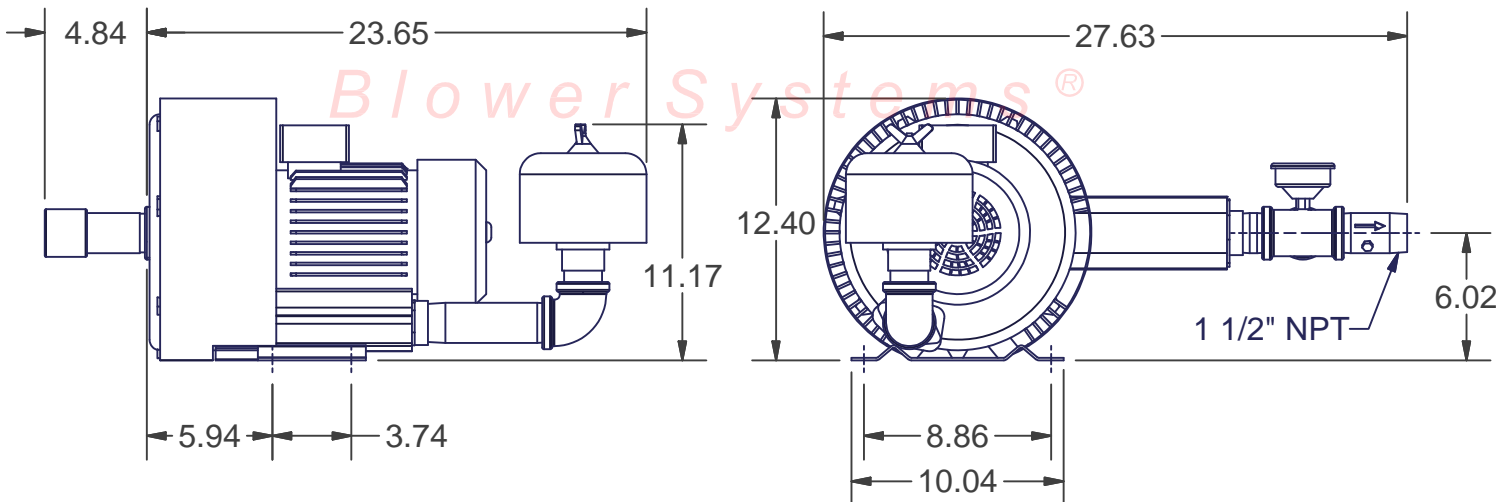

10	HRB402S	1	Republic Sales Regen Blower
9	910-0519	1	Liquid Filled Gauge (Pressure) Regens
8	900-0910	1	Nipple 1.50 NPT X 6" LG (Black)
7	900-0818	1	Tee 1.50 NPT (Black)
6	900-0124	1	Nipple 1.50 NPT x 2.0" LG (Black)
5	900-0003	1	Adapter 1-1/2" NPT x 2" OD
4	340-2210	1	Filter for Pressure Blower
3	330-1305	1	Elbow 1.50 NPT X 90 DEG (Black)
2	200-0910	1	Valve
1	200-0510	1	1-1/2" Vacuum Relief Valve
ITEM	PART NUMBER	QTY	DESCRIPTION
Bill of Materials			

REPUBLIC

Blower Systems®

Approx Weight _____

Kit Pressure Pump 1 1/2" NPT	KPHRB402S
------------------------------	-----------