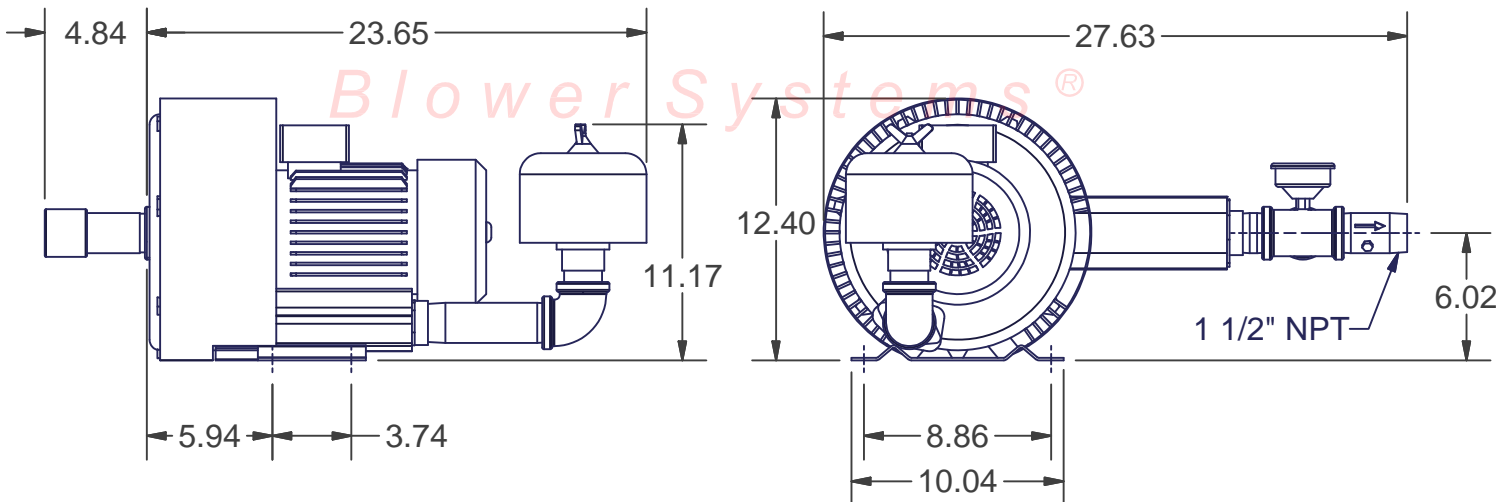

10	HRB402	1	Republic Sales Regen Blower
9	910-0519	1	Liquid Filled Gauge (Pressure) Regens
8	900-0910	1	Nipple 1.50 NPT X 6" LG (Black)
7	900-0818	1	Tee 1.50 NPT (Black)
6	900-0124	1	Nipple 1.50 NPT x 2.0" LG (Black)
5	900-0003	1	Adapter 1-1/2" NPT x 2" OD
4	340-2210	1	Filter for Pressure Blower
3	330-1305	1	Elbow 1.50 NPT X 90 DEG (Black)
2	200-0910	1	Valve
1	200-0510	1	1-1/2" Vacuum Relief Valve
ITEM	PART NUMBER	QTY	DESCRIPTION
Bill of Materials			

REPUBLIC

Blower Systems®

Approx Weight _____

Kit Pressure Pump 1 1/2" NPT

KPHRB402