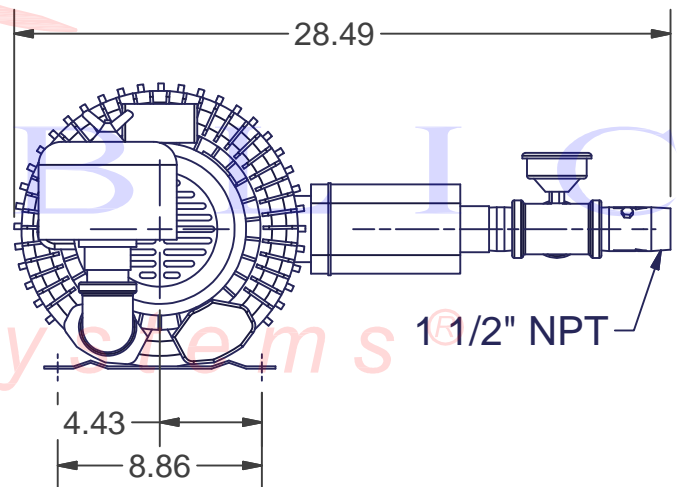

10	HRB402-1	1	Republic Sales Regen Blower
9	910-0519	1	Liquid Filled Gauge (Pressure) Regens
8	900-0912	1	Nipple 1.50 NPT X 7" LG (Black)
7	900-0818	1	Tee 1.50 NPT (Black)
6	900-0124	1	Nipple 1.50 NPT x 2.0" LG (Black)
5	900-0003	1	Adapter 1-1/2" NPT x 2" OD
4	340-2210	1	Filter for Pressure Blower
3	330-1305	1	Elbow 1.50 NPT X 90 DEG (Black)
2	200-0910	1	Valve
1	200-0510	1	1-1/2" Vacuum Relief Valve
ITEM	PART NUMBER	QTY	DESCRIPTION
Bill of Materials			

Approx Weight _____

Kit Pressure Pump 1 1/2" NPT

KPHRB402-1