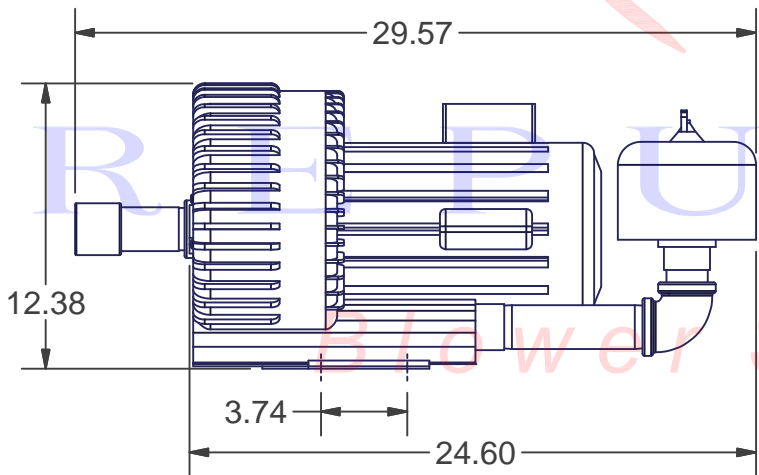

10	HRB402-1	1	Republic Sales Regen Blower
9	910-0519	1	Liquid Filled Gauge (Pressure) Regens
8	900-0912	1	Nipple 1.50 NPT X 7" LG (Black)
7	900-0818	1	Tee 1.50 NPT (Black)
6	900-0124	1	Nipple 1.50 NPT x 2.0" LG (Black)
5	900-0003	1	Adapter 1-1/2" NPT x 2" OD
4	340-2210	1	Filter for Pressure Blower
3	330-1305	1	Elbow 1.50 NPT X 90 DEG (Black)
2	200-0910	1	Valve
1	200-0510	1	1-1/2" Vacuum Relief Valve
ITEM	PART NUMBER	QTY	DESCRIPTION
Bill of Materials			

Approx Weight _____

Kit Pressure Pump 1 1/2" NPT

KPHRB402-1