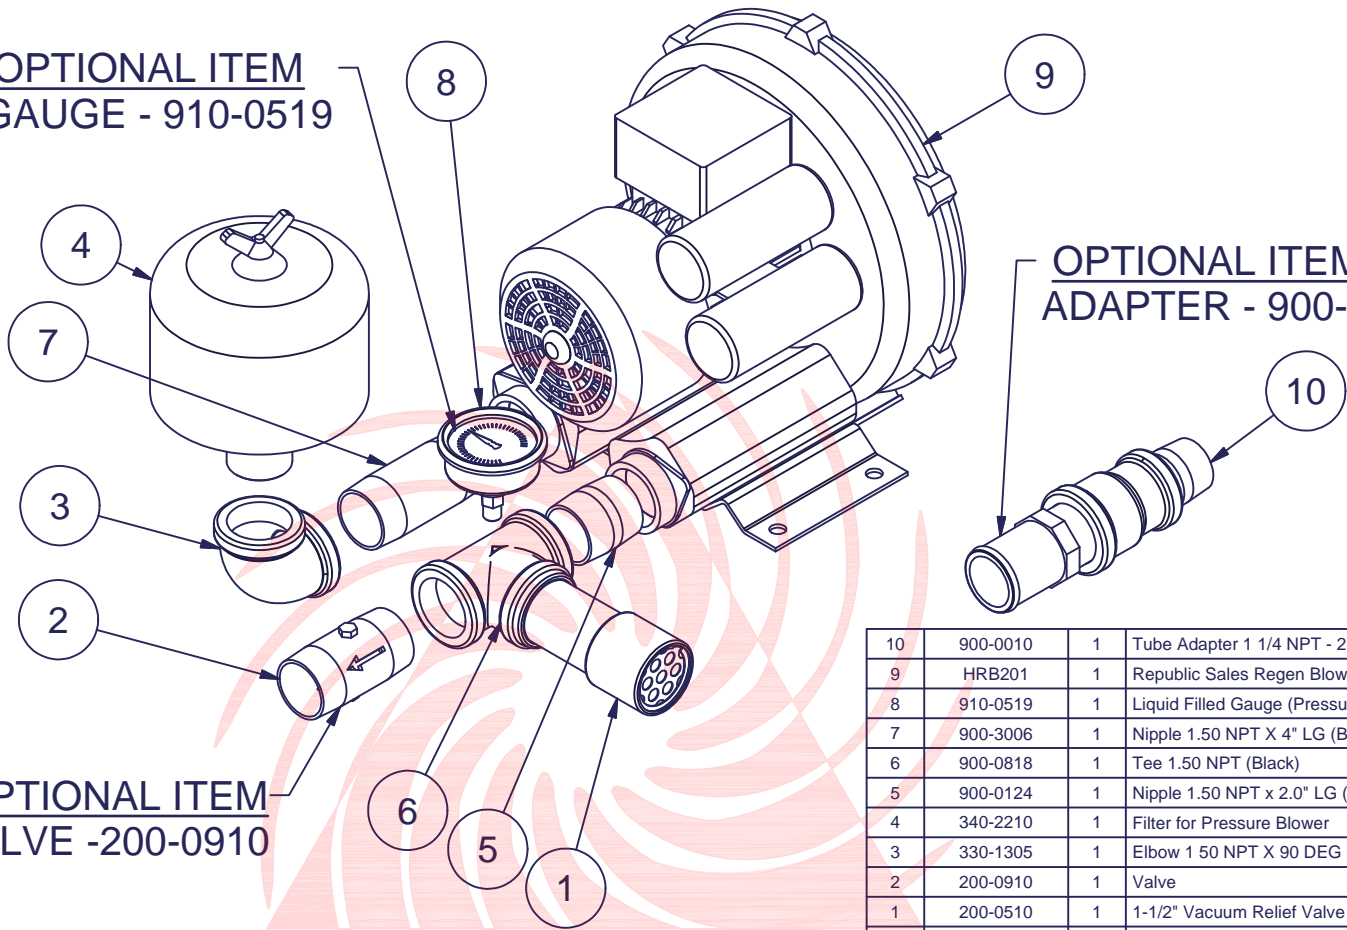

REPUBLIC
Blower Systems®

**OPTIONAL ITEM
GAUGE - 910-0519**

**OPTIONAL ITEMS
ADAPTER - 900-0010**

**OPTIONAL ITEM
VALVE - 200-0910**

10	900-0010	1	Tube Adapter 1/4 NPT - 2" Dia Hose
9	HRB201	1	Republic Sales Regen Blower
8	910-0519	1	Liquid Filled Gauge (Pressure) Regens
7	900-3006	1	Nipple 1.50 NPT X 4" LG (Black)
6	900-0818	1	Tee 1.50 NPT (Black)
5	900-0124	1	Nipple 1.50 NPT x 2.0" LG (Black)
4	340-2210	1	Filter for Pressure Blower
3	330-1305	1	Elbow 1 50 NPT X 90 DEG (Black)
2	200-0910	1	Valve
1	200-0510	1	1-1/2" Vacuum Relief Valve
ITEM	PART NUMBER	QTY	DESCRIPTION

Bill of Materials

Approx Weight _____

Kit Pressure Pump 1 1/2" NPT	KPHRB201
------------------------------	----------