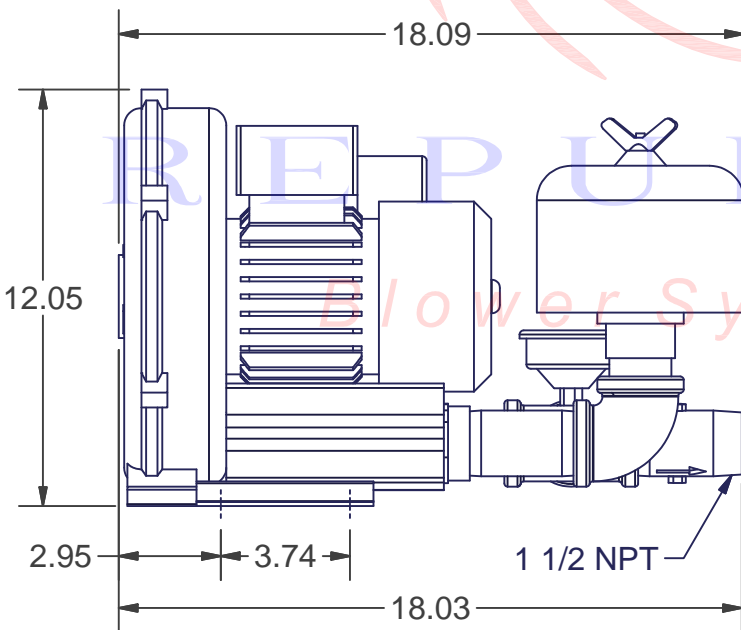

REPUBLIC
Blower Systems®

**OPTIONAL ITEM
GAUGE - 910-0519**

**OPTIONAL ITEMS
ADAPTER - 900-0010**

**OPTIONAL ITEM
VALVE - 200-0910**

10	900-0010	1	Tube Adapter 1/4 NPT - 2" Dia Hose
9	HRB201	1	Republic Sales Regen Blower
8	910-0519	1	Liquid Filled Gauge (Pressure) Regens
7	900-3006	1	Nipple 1.50 NPT X 4" LG (Black)
6	900-0818	1	Tee 1.50 NPT (Black)
5	900-0124	1	Nipple 1.50 NPT x 2.0" LG (Black)
4	340-2210	1	Filter for Pressure Blower
3	330-1305	1	Elbow 1 50 NPT X 90 DEG (Black)
2	200-0910	1	Valve
1	200-0510	1	1-1/2" Vacuum Relief Valve
ITEM	PART NUMBER	QTY	DESCRIPTION

Bill of Materials

Approx Weight _____

Kit Pressure Pump 1 1/2" NPT	KPHRB201
------------------------------	----------