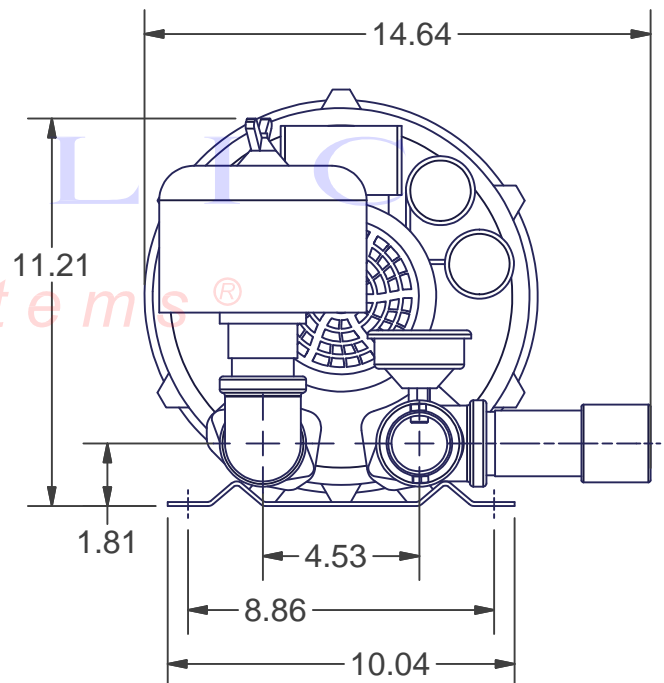

REPUBLIC
Blower Systems®

**OPTIONAL ITEM
GAUGE - 910-0519**

**OPTIONAL ITEMS
ADAPTER - 900-0010**

**OPTIONAL ITEM
VALVE - 200-0910**

10	900-0010	1	Tube Adapter 1/4 NPT - 2" Dia Hose
9	HRB201	1	Republic Sales Regen Blower
8	910-0519	1	Liquid Filled Gauge (Pressure) Regens
7	900-3006	1	Nipple 1.50 NPT X 4" LG (Black)
6	900-0818	1	Tee 1.50 NPT (Black)
5	900-0124	1	Nipple 1.50 NPT x 2.0" LG (Black)
4	340-2210	1	Filter for Pressure Blower
3	330-1305	1	Elbow 1 50 NPT X 90 DEG (Black)
2	200-0910	1	Valve
1	200-0510	1	1-1/2" Vacuum Relief Valve
ITEM	PART NUMBER	QTY	DESCRIPTION

Bill of Materials

Approx Weight _____

Kit Pressure Pump 1 1/2" NPT	KPHRB201
------------------------------	----------