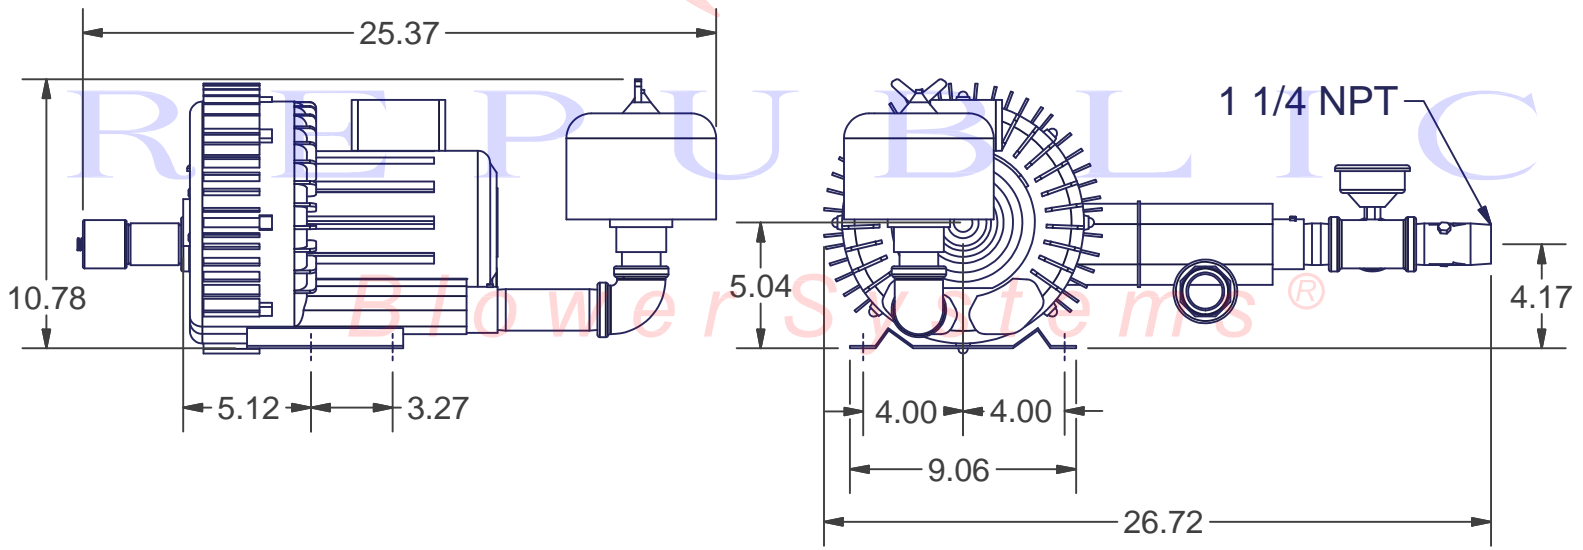

REPUBLIC
Blower Systems®

10	HRB102-1	1	Republic Sales Regen Blower
9	910-0519	1	Liquid Filled Gauge (Pressure) Regens
8	910-0391	1	Nipple 1.25 NPT X 5" LG (Black)
7	910-0136	1	Nipple 1.25 NPT X 2" LG (Black)
6	900-0815	1	Tee 1.25 NPT (Black)
5	900-0660	1	Elbow 1 25 NPT X 90 DEG (Black)
4	900-0010	1	Tube Adapter 1 1/4 NPT - 2" Dia Hose
3	340-2205	1	Filter for Pressure Blower
2	200-0900	1	Valve
1	200-0525	1	1-1/4" Relief Valve
ITEM	PART NUMBER	QTY	DESCRIPTION
Bill of Materials			

OPTIONAL ITEM
VALVE - 200-0900

OPTIONAL ITEM
ADAPTER - 900-0010

Approx Weight _____

Kit Pressure Pump 1 1/4" NPT	KPHRB102-1
------------------------------	------------