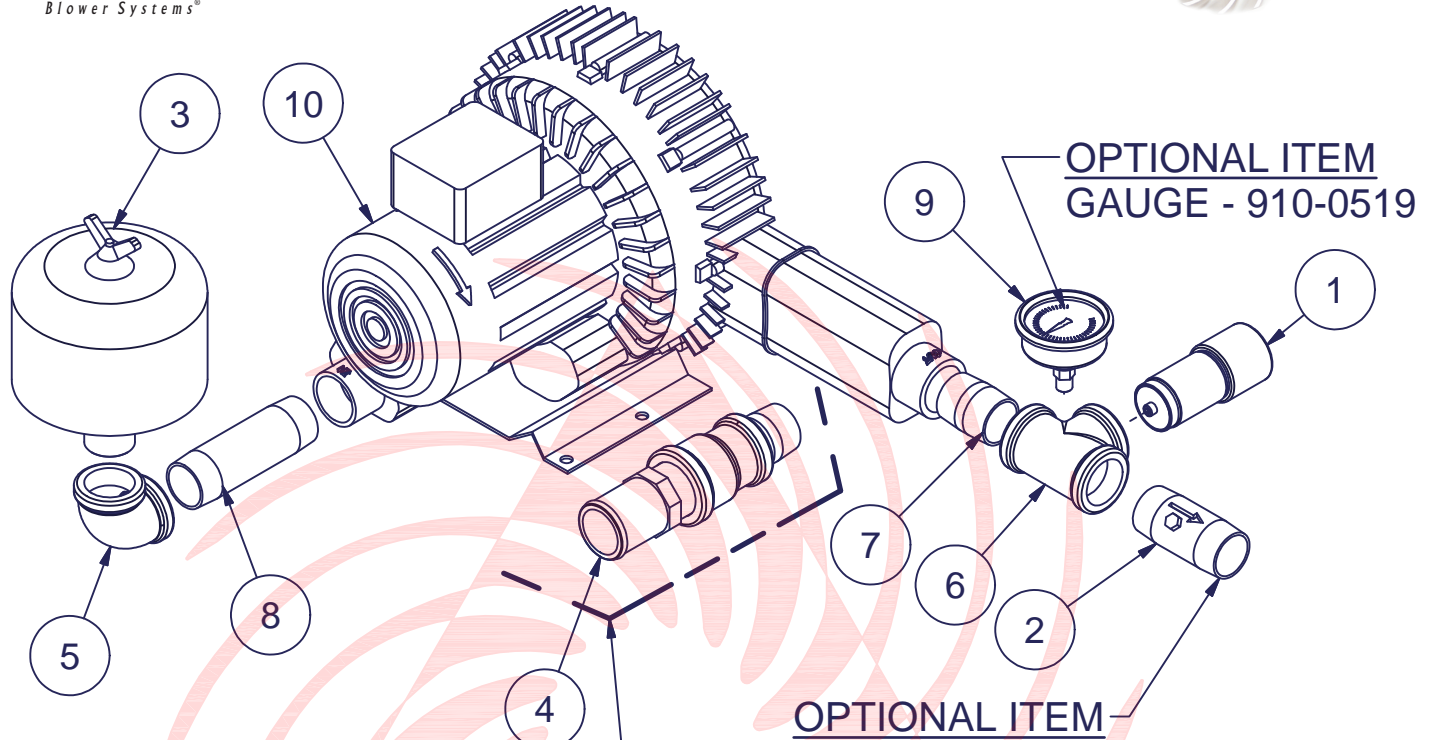

REPUBLIC
Blower Systems®

10	HRB102-1	1	Republic Sales Regen Blower
9	910-0519	1	Liquid Filled Gauge (Pressure) Regens
8	910-0391	1	Nipple 1.25 NPT X 5" LG (Black)
7	910-0136	1	Nipple 1.25 NPT X 2" LG (Black)
6	900-0815	1	Tee 1.25 NPT (Black)
5	900-0660	1	Elbow 1 25 NPT X 90 DEG (Black)
4	900-0010	1	Tube Adapter 1 1/4 NPT - 2" Dia Hose
3	340-2205	1	Filter for Pressure Blower
2	200-0900	1	Valve
1	200-0525	1	1-1/4" Relief Valve
ITEM	PART NUMBER	QTY	DESCRIPTION
Bill of Materials			

OPTIONAL ITEM
VALVE - 200-0900

OPTIONAL ITEM
ADAPTER - 900-0010

Approx Weight _____

Kit Pressure Pump 1 1/4" NPT	KPHRB102-1
------------------------------	------------