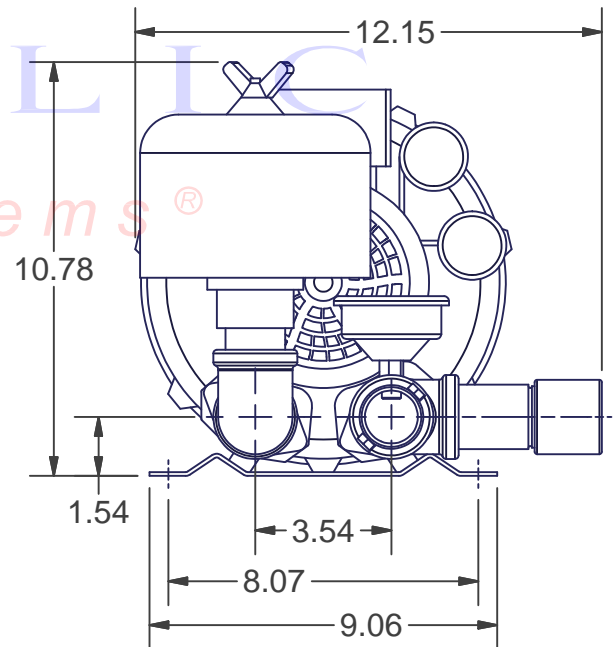

REPUBLIC
Blower Systems®

OPTIONAL ITEM
GAUGE - 910-0519

OPTIONAL ITEM
VALVE - 200-0900

OPTIONAL ITEMS
ADAPTER - 900-0010

10	HRB101	1	Republic Sales Regen Blower
9	910-0519	1	Liquid Filled Gauge (Pressure) Regens
8	910-0391	1	Nipple 1.25 NPT X 5" LG (Black)
7	910-0136	1	Nipple 1.25 NPT X 2" LG (Black)
6	900-0815	1	Tee 1.25 NPT (Black)
5	900-0660	1	Elbow 1.25 NPT X 90 DEG (Black)
4	900-0010	1	Tube Adapter 1 1/4 NPT - 2" Dia Hose
3	340-2205	1	Filter for Pressure Blower
2	200-0900	1	Valve
1	200-0525	1	1-1/4" Relief Valve
ITEM	PART NUMBER	QTY	DESCRIPTION

Bill of Materials

Approx Weight _____

Kit Pressure Pump 1 1/4" NPT

KPHRB101