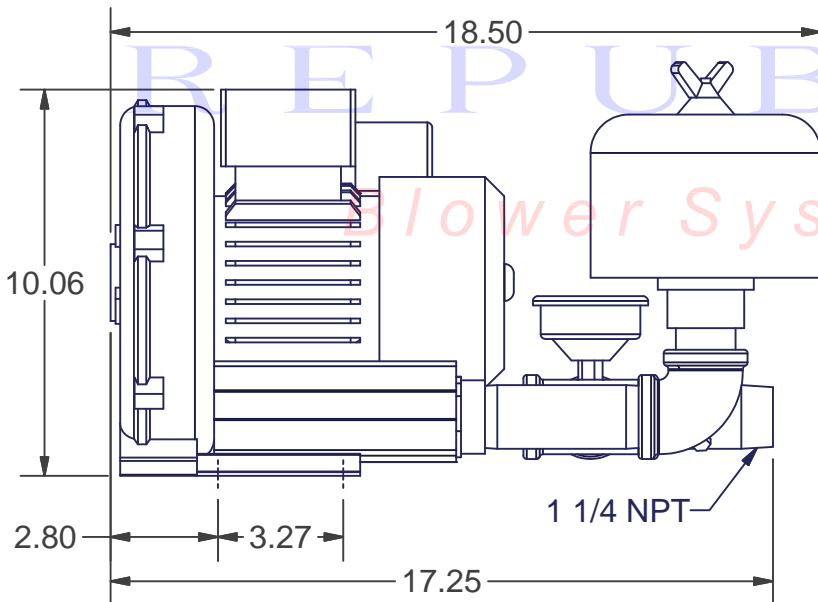

REPUBLIC
Blower Systems®

OPTIONAL ITEM
GAUGE - 910-0519

OPTIONAL ITEM
VALVE - 200-0900

OPTIONAL ITEMS
ADAPTER - 900-0010

10	HRB101	1	Republic Sales Regen Blower
9	910-0519	1	Liquid Filled Gauge (Pressure) Regens
8	910-0391	1	Nipple 1.25 NPT X 5" LG (Black)
7	910-0136	1	Nipple 1.25 NPT X 2" LG (Black)
6	900-0815	1	Tee 1.25 NPT (Black)
5	900-0660	1	Elbow 1.25 NPT X 90 DEG (Black)
4	900-0010	1	Tube Adapter 1 1/4 NPT - 2" Dia Hose
3	340-2205	1	Filter for Pressure Blower
2	200-0900	1	Valve
1	200-0525	1	1-1/4" Relief Valve
ITEM	PART NUMBER	QTY	DESCRIPTION

Bill of Materials

Approx Weight _____

Kit Pressure Pump 1 1/4" NPT

KPHRB101