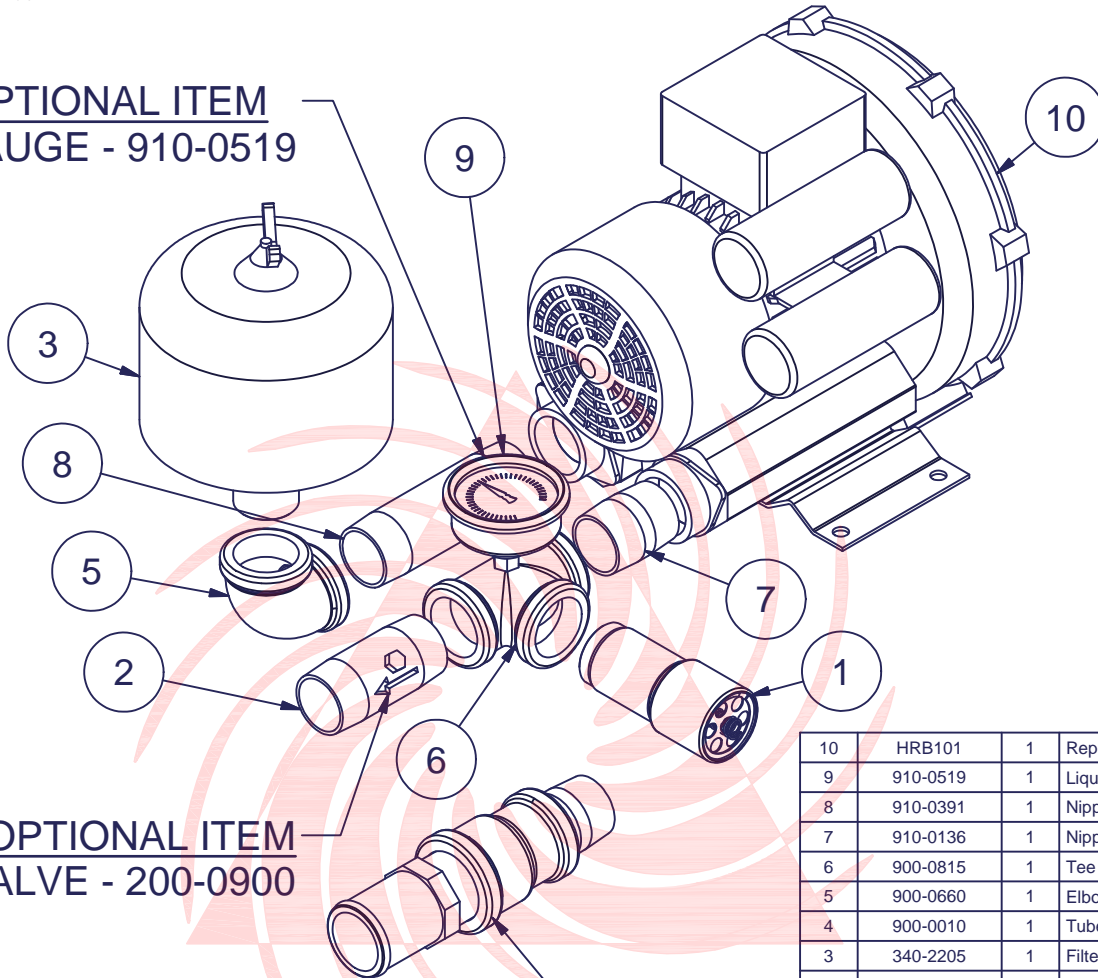

REPUBLIC
Blower Systems®

OPTIONAL ITEM
GAUGE - 910-0519

OPTIONAL ITEM
VALVE - 200-0900

OPTIONAL ITEMS
ADAPTER - 900-0010

10	HRB101	1	Republic Sales Regen Blower
9	910-0519	1	Liquid Filled Gauge (Pressure) Regens
8	910-0391	1	Nipple 1.25 NPT X 5" LG (Black)
7	910-0136	1	Nipple 1.25 NPT X 2" LG (Black)
6	900-0815	1	Tee 1.25 NPT (Black)
5	900-0660	1	Elbow 1.25 NPT X 90 DEG (Black)
4	900-0010	1	Tube Adapter 1 1/4 NPT - 2" Dia Hose
3	340-2205	1	Filter for Pressure Blower
2	200-0900	1	Valve
1	200-0525	1	1-1/4" Relief Valve
ITEM	PART NUMBER	QTY	DESCRIPTION

Bill of Materials

Approx Weight _____

Kit Pressure Pump 1 1/4" NPT

KPHRB101