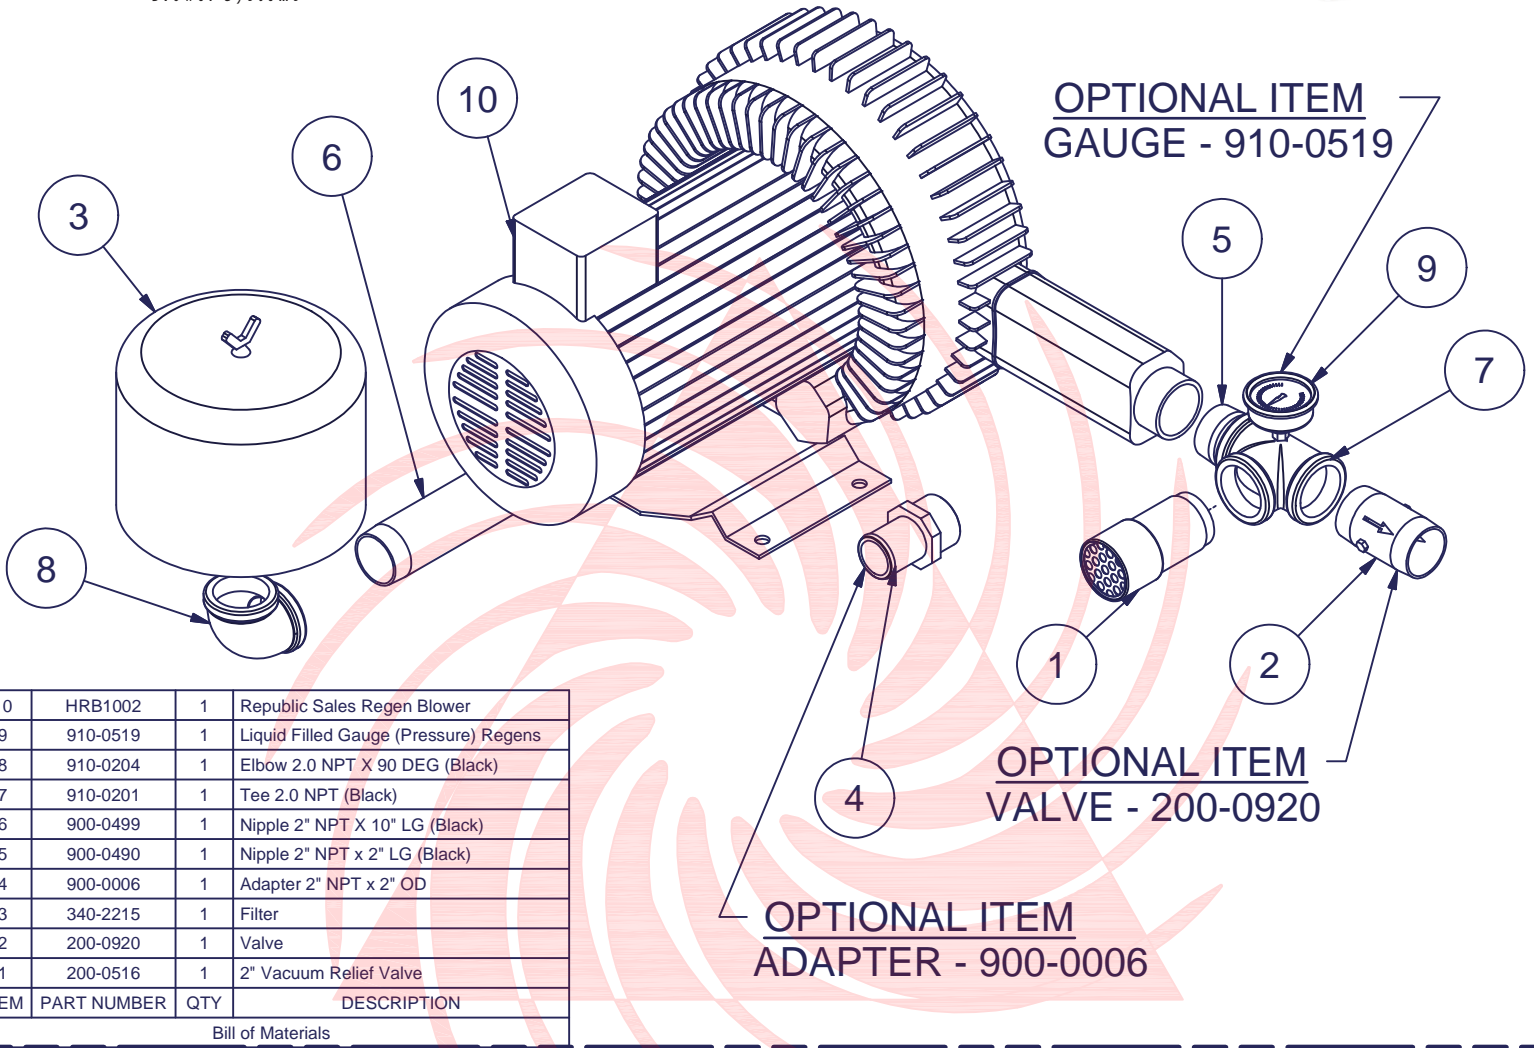

REPUBLIC  
Blower Systems®

Approx Weight \_\_\_\_\_

Kit Pressure 2" NPT

KPHRB1002