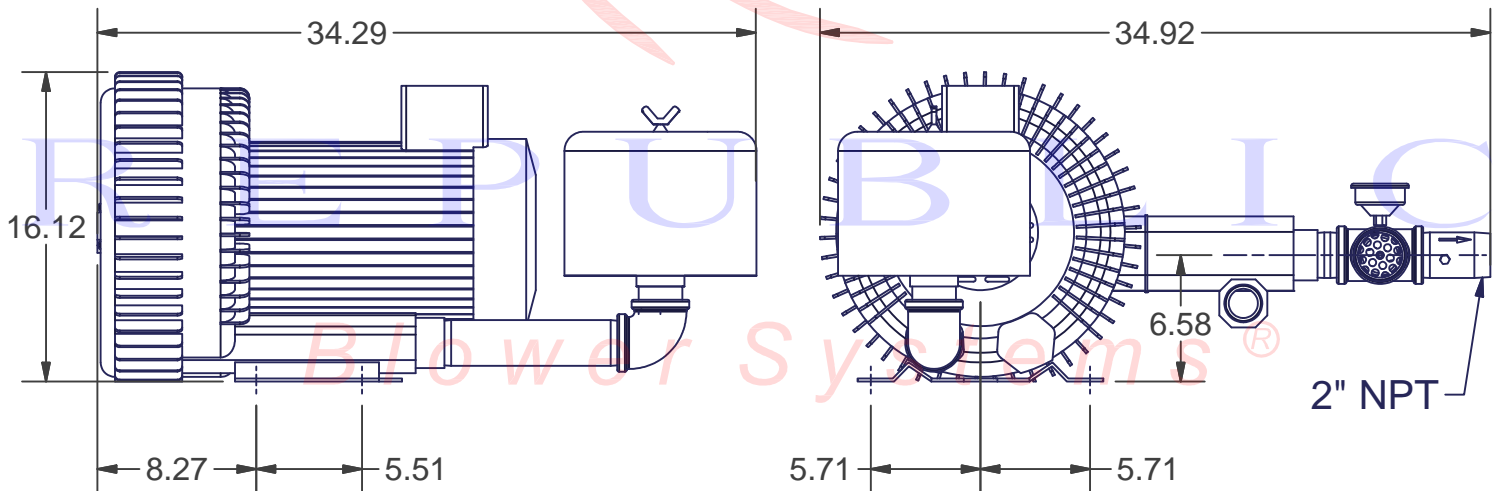

REPUBLIC  
Blower Systems®

Approx Weight \_\_\_\_\_

Kit Pressure 2" NPT

KPHRB1002