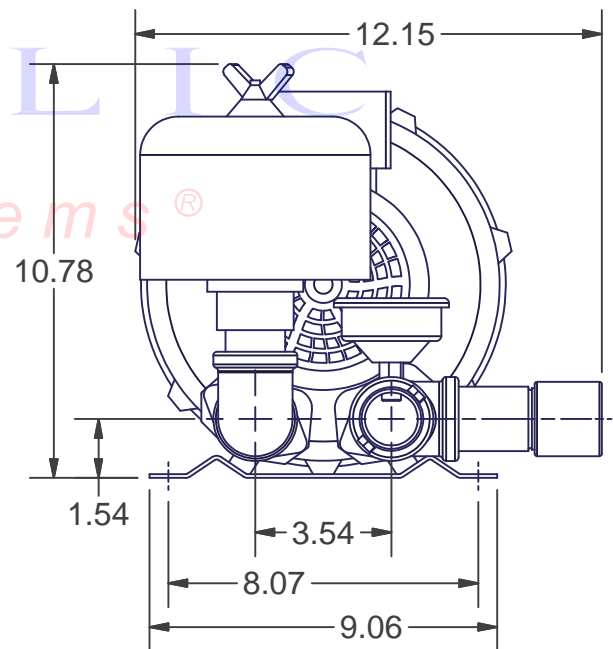

REPUBLIC
Blower Systems®

OPTIONAL ITEM
GAUGE - 910-0519

OPTIONAL ITEM
VALVE - 200-0900

OPTIONAL ITEMS
ADAPTER - 900-0010

10	HRB100	1	Republic Sales Regen Blower
9	910-0519	1	Liquid Filled Gauge (Pressure) Regens
8	910-0391	1	Nipple 1.25 NPT X 5" LG (Black)
7	910-0136	1	Nipple 1.25 NPT X 2" LG (Black)
6	900-0815	1	Tee 1.25 NPT (Black)
5	900-0660	1	Elbow 1.25 NPT X 90 DEG (Black)
4	900-0010	1	Tube Adapter 1 1/4 NPT - 2" Dia Hose
3	340-2205	1	Filter for Pressure Blower
2	200-0900	1	Valve
1	200-0525	1	1-1/4" Relief Valve
ITEM	PART NUMBER	QTY	DESCRIPTION

Bill of Materials

Approx Weight _____

Kit Pressure Pump 1 1/4" NPT

KPHRB100