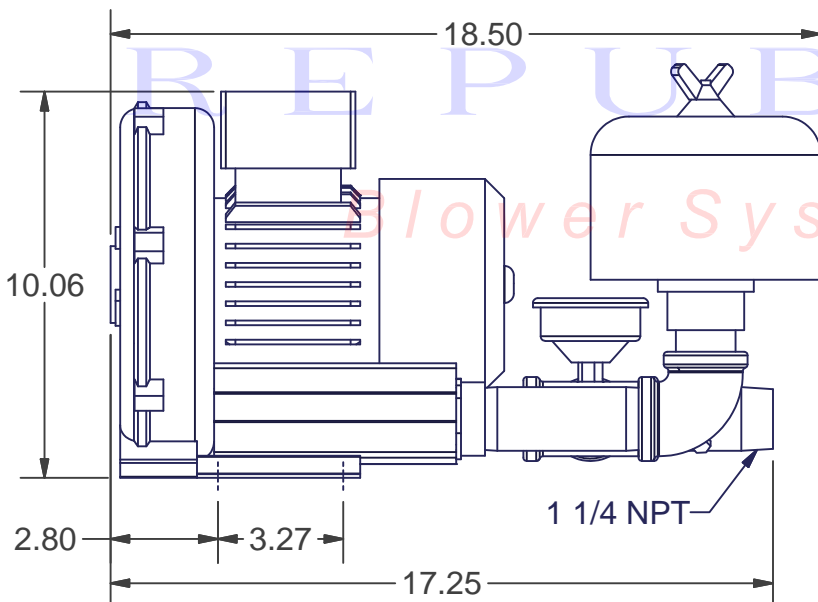

REPUBLIC
Blower Systems®

OPTIONAL ITEM
GAUGE - 910-0519

OPTIONAL ITEM
VALVE - 200-0900

OPTIONAL ITEMS
ADAPTER - 900-0010

10	HRB100	1	Republic Sales Regen Blower
9	910-0519	1	Liquid Filled Gauge (Pressure) Regens
8	910-0391	1	Nipple 1.25 NPT X 5" LG (Black)
7	910-0136	1	Nipple 1.25 NPT X 2" LG (Black)
6	900-0815	1	Tee 1.25 NPT (Black)
5	900-0660	1	Elbow 1.25 NPT X 90 DEG (Black)
4	900-0010	1	Tube Adapter 1 1/4 NPT - 2" Dia Hose
3	340-2205	1	Filter for Pressure Blower
2	200-0900	1	Valve
1	200-0525	1	1-1/4" Relief Valve
ITEM	PART NUMBER	QTY	DESCRIPTION

Bill of Materials

Approx Weight _____

Kit Pressure Pump 1 1/4" NPT

KPHRB100