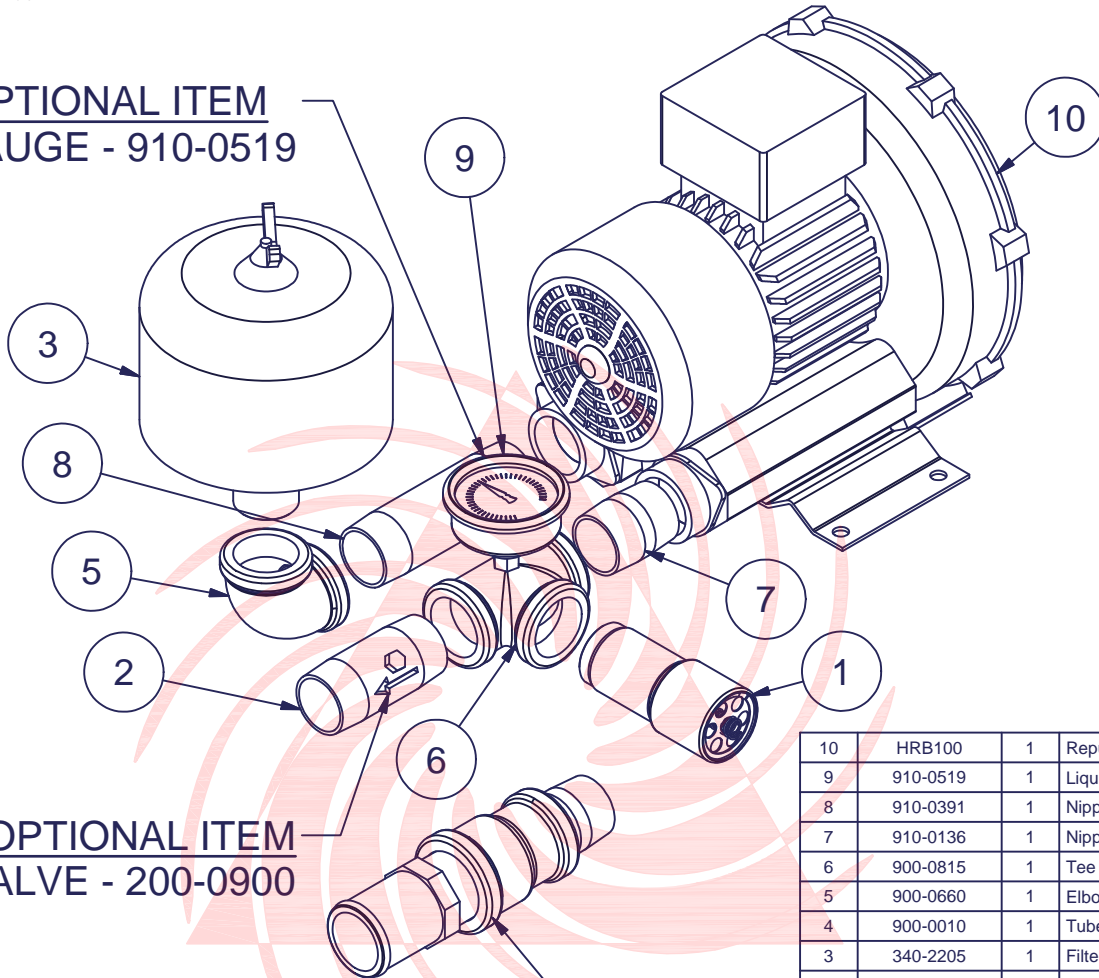

REPUBLIC
Blower Systems®

OPTIONAL ITEM
GAUGE - 910-0519

OPTIONAL ITEM
VALVE - 200-0900

OPTIONAL ITEMS
ADAPTER - 900-0010

10	HRB100	1	Republic Sales Regen Blower
9	910-0519	1	Liquid Filled Gauge (Pressure) Regens
8	910-0391	1	Nipple 1.25 NPT X 5" LG (Black)
7	910-0136	1	Nipple 1.25 NPT X 2" LG (Black)
6	900-0815	1	Tee 1.25 NPT (Black)
5	900-0660	1	Elbow 1.25 NPT X 90 DEG (Black)
4	900-0010	1	Tube Adapter 1 1/4 NPT - 2" Dia Hose
3	340-2205	1	Filter for Pressure Blower
2	200-0900	1	Valve
1	200-0525	1	1-1/4" Relief Valve
ITEM	PART NUMBER	QTY	DESCRIPTION

Bill of Materials

Approx Weight _____

Kit Pressure Pump 1 1/4" NPT

KPHRB100