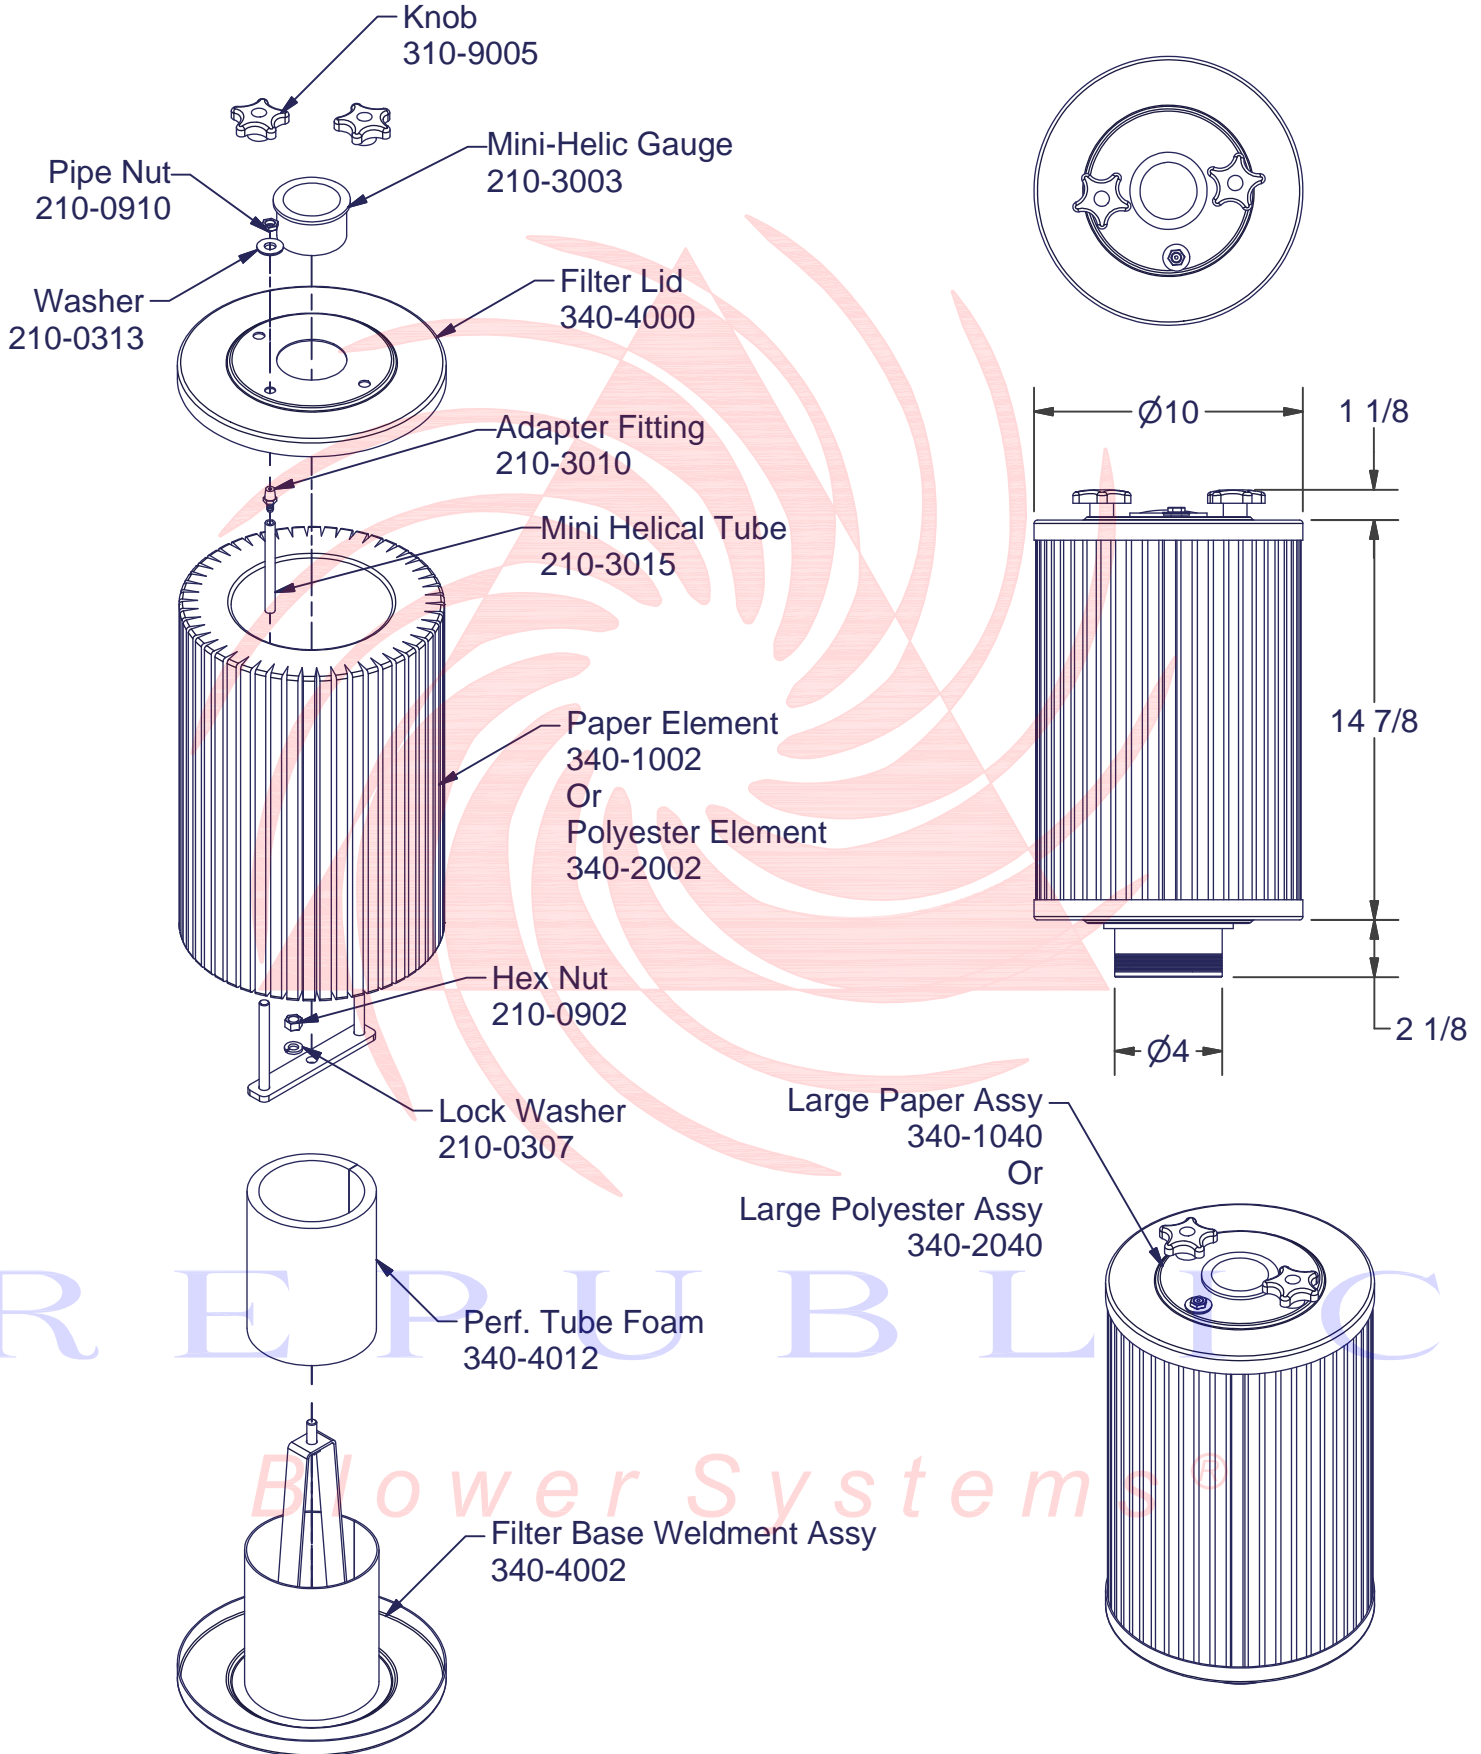

REPUBLIC
Blower Systems®

Large Inlet Filter Assembly SS SSFILTERLARGE