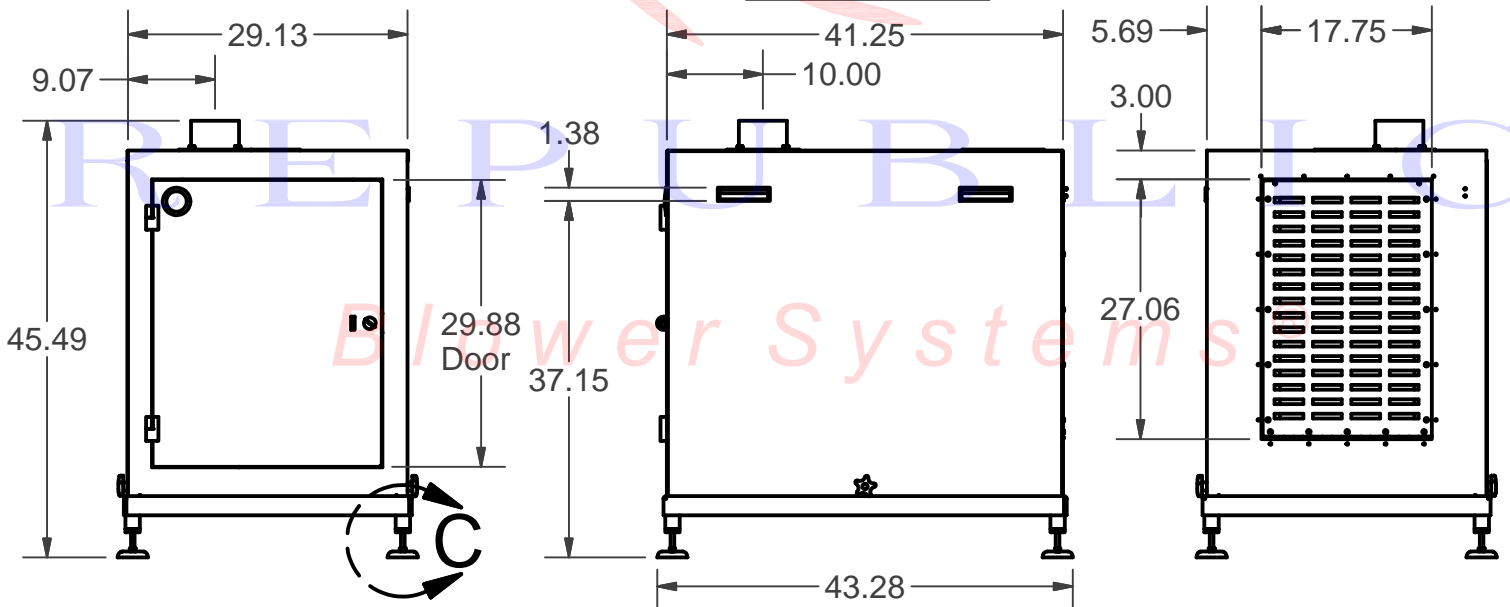

FRONT ISO

REAR ISO

DETAIL C

304 Stainless Steel

RB2000 High Profile SS Enclosure

350-3200SHP