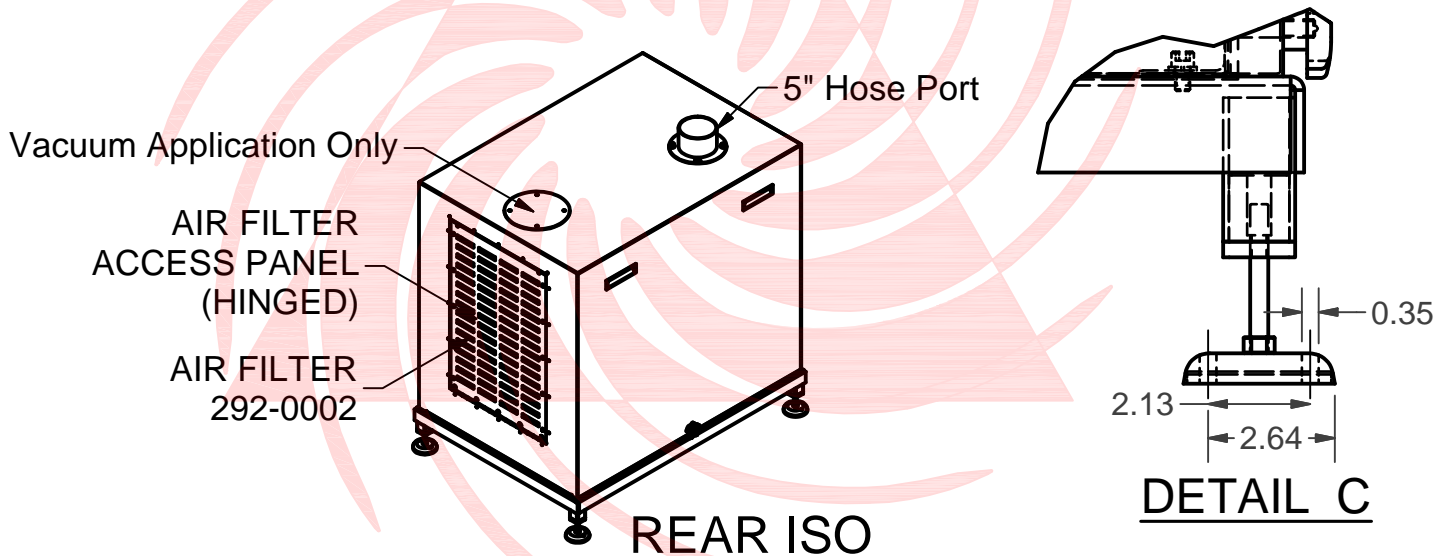

FRONT ISO

REAR ISO

DETAIL C

304 Stainless Steel

RB2000 High Profile SS Enclosure

350-3200SHP