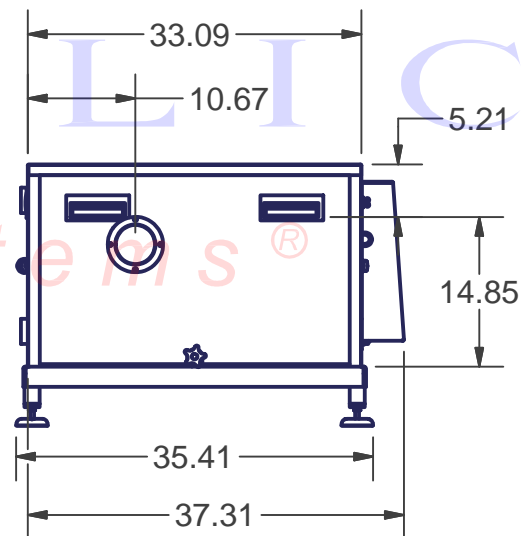

FRONT ISO

REAR ISO

DETAIL A

Leveling Pad Assy
210-2300

304 Stainless Steel

Low Profile Stainless Steel Enclosure	350-3000SLP
---------------------------------------	-------------