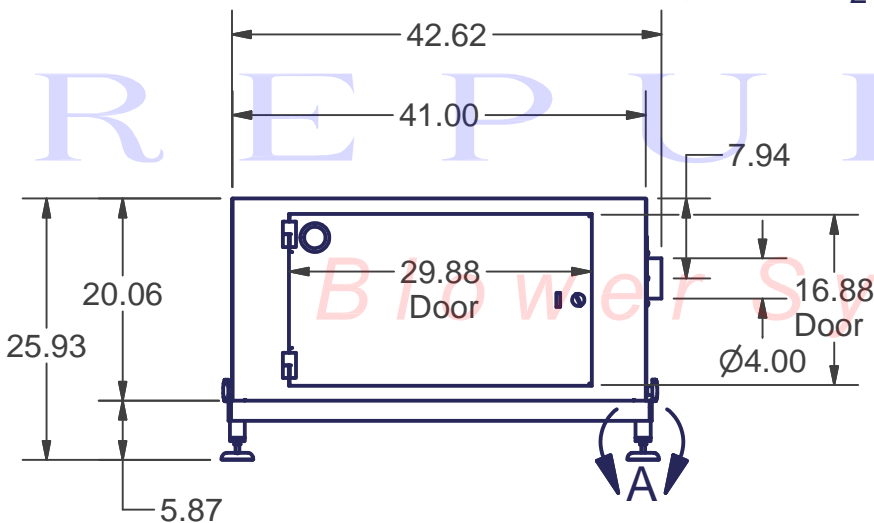

FRONT ISO

REAR ISO

DETAIL A

Leveling Pad Assy
210-2300

304 Stainless Steel

Low Profile Stainless Steel Enclosure	350-3000SLP
---------------------------------------	-------------