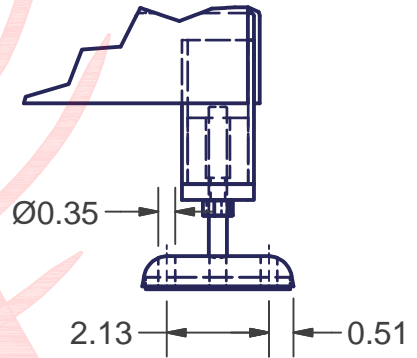

FRONT ISO

REAR ISO

DETAIL A

Leveling Pad Assy
210-2300

304 Stainless Steel

Low Profile Stainless Steel Enclosure	350-3000SLP
---------------------------------------	-------------