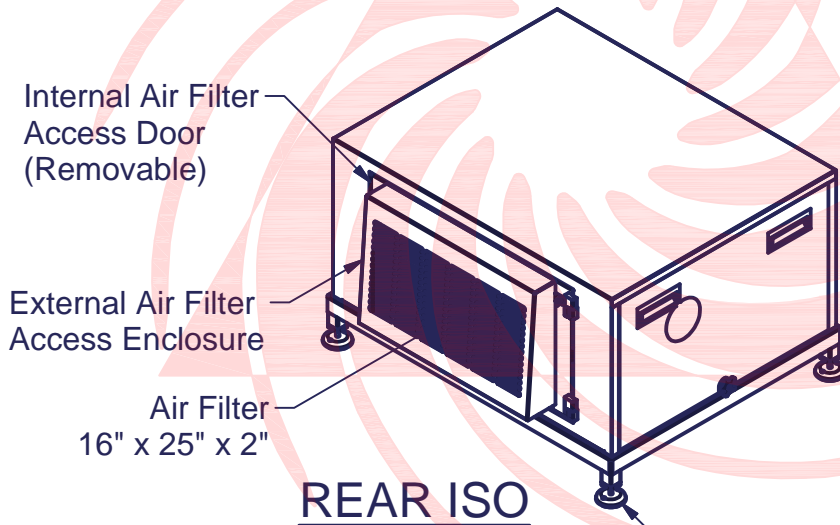

FRONT ISO

REAR ISO

DETAIL A

Leveling Pad Assy
210-2300

304 Stainless Steel

Low Profile Stainless Steel Enclosure	350-3000SLP
---------------------------------------	-------------