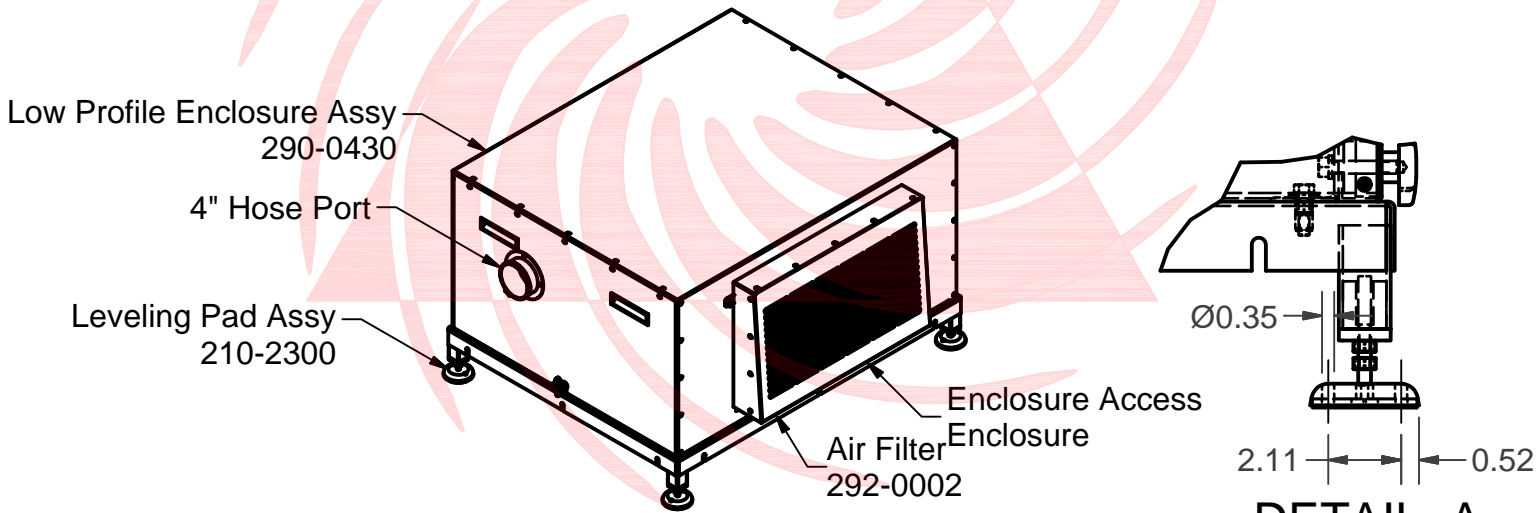

FRONT ISO

DETAIL A

REAR ISO

Low Profile Painted Enclosure Assembly	350-3000LP
--	------------