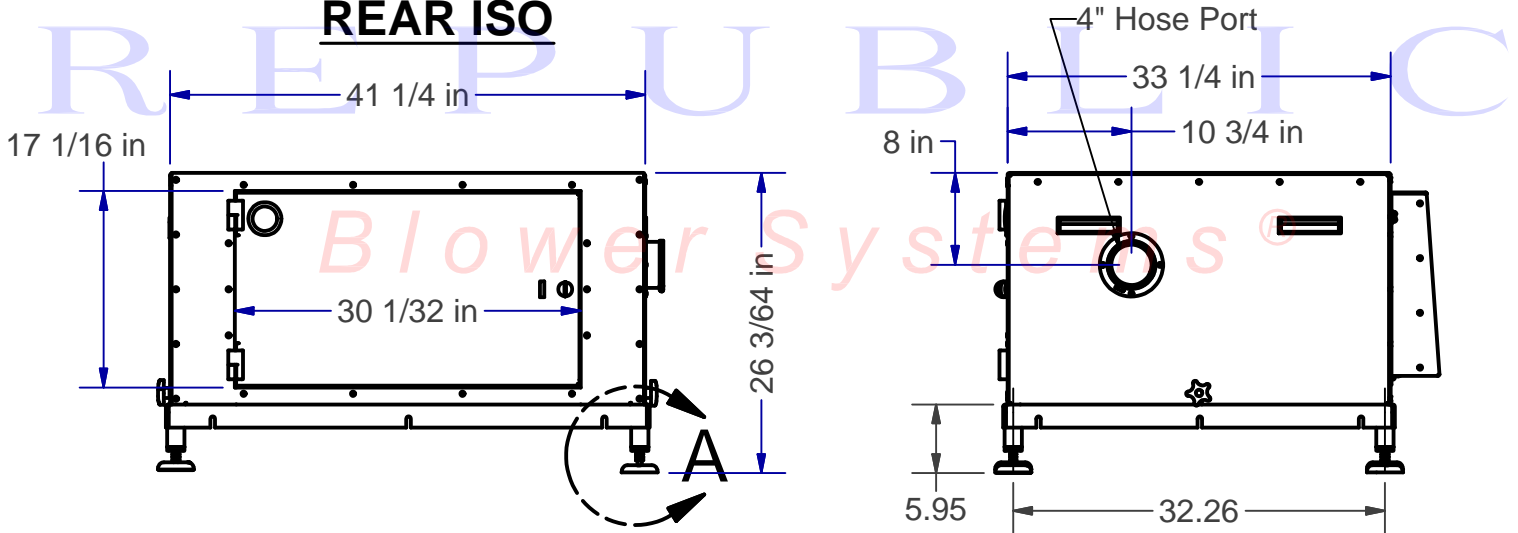

FRONT ISO

DETAIL A

REAR ISO

Low Profile Painted Enclosure Assembly	350-3000LP
--	------------