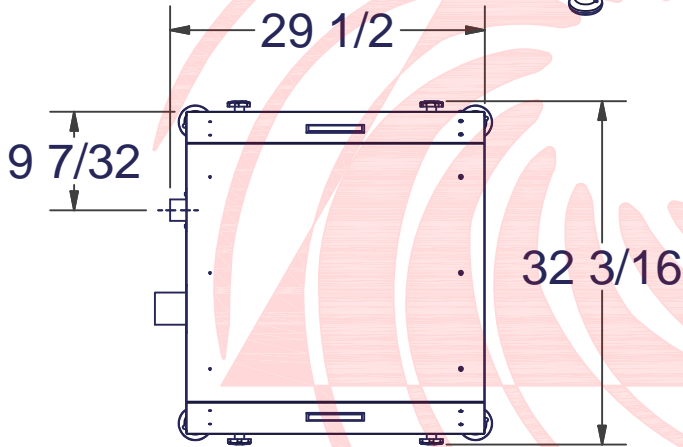

REPUBLIC  
Blower Systems®

Painted Acoustical Foamed  
Aluminum Enclosure

RB500 LP Enclosure Assy  
290-0500K

RB500 SS Stand, 36" Tall  
341-0536

Leveling Pad Assy.  
210-2300

RB500 Stand, 36" Tall	350-0536
-----------------------	----------