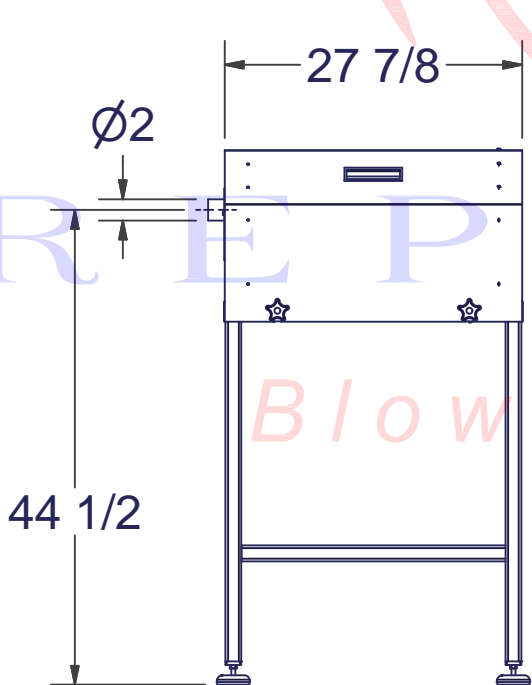

REPUBLIC  
Blower Systems®

Painted Acoustical Foamed  
Aluminum Enclosure

RB500 LP Enclosure Assy  
290-0500K

RB500 SS Stand, 36" Tall  
341-0536

Leveling Pad Assy.  
210-2300

RB500 Stand, 36" Tall	350-0536
-----------------------	----------