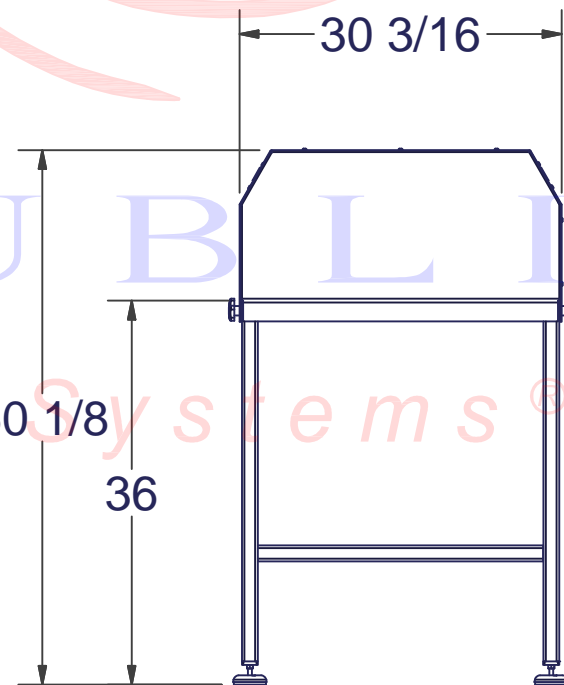

REPUBLIC  
Blower Systems®

Painted Acoustical Foamed  
Aluminum Enclosure

RB500 LP Enclosure Assy  
290-0500K

RB500 SS Stand, 36" Tall  
341-0536

Leveling Pad Assy.  
210-2300

RB500 Stand, 36" Tall	350-0536
-----------------------	----------