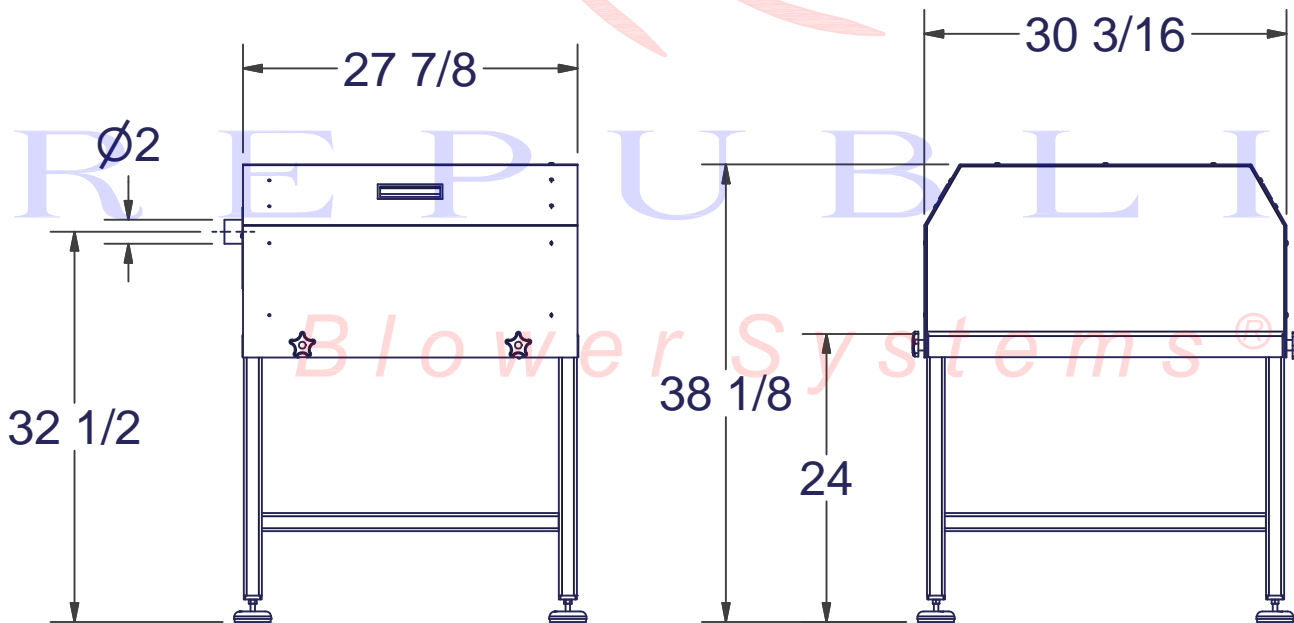

REPUBLIC
Blower Systems®

Painted Acoustical Foamed
Aluminum Enclosure

RB500 LP Enclosure Assy
290-0500K

Leveling Pad Assy.
210-2300

RB500 SS Stand, 24" Tall
341-0524

RB500 Stand, 24" Tall	350-0524
-----------------------	----------