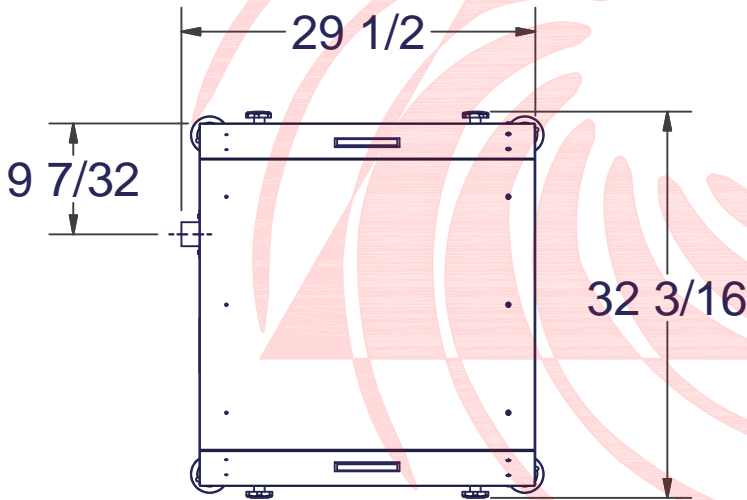

REPUBLIC
Blower Systems®

Painted Acoustical Foamed
Aluminum Enclosure

RB500 LP Enclosure Assy
290-0500K

Leveling Pad Assy.
210-2300

RB500 SS Stand, 24" Tall
341-0524

RB500 Stand, 24" Tall	350-0524
-----------------------	----------