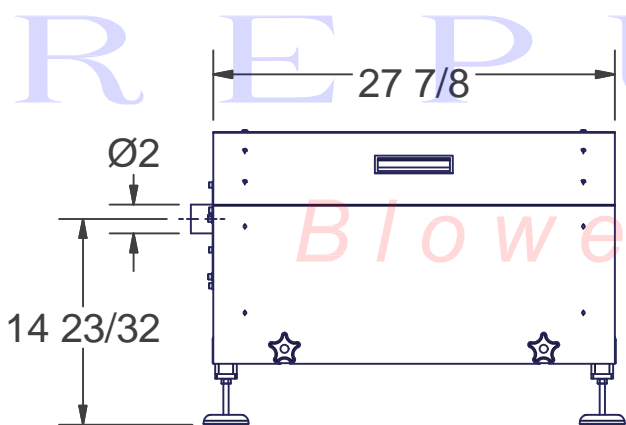

REPUBLIC
Blower Systems®

Painted Acoustical Foamed
Aluminum Enclosure

RB500 LP Enclosure Assy
290-0500K

Leveling Pad Assy.
210-2300

RB500 LP Enclosure Base Assy.
290-0502K

RB500 Low Profile Enclosure	350-0500LP
-----------------------------	------------