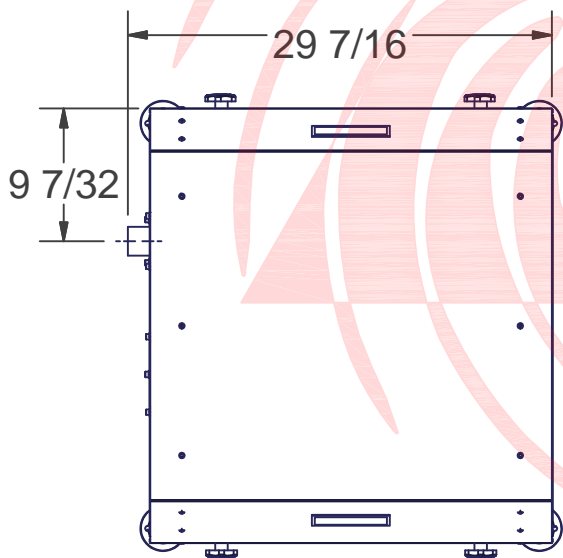

REPUBLIC
Blower Systems®

Painted Acoustical Foamed
Aluminum Enclosure

RB500 LP Enclosure Assy
290-0500K

Leveling Pad Assy.
210-2300

RB500 LP Enclosure Base Assy.
290-0502K

RB500 Low Profile Enclosure	350-0500LP
-----------------------------	------------