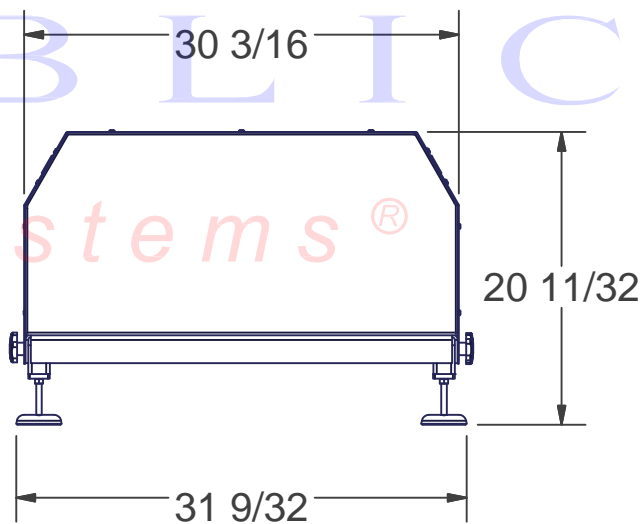

REPUBLIC
Blower Systems®

Painted Acoustical Foamed
Aluminum Enclosure

RB500 LP Enclosure Assy
290-0500K

Leveling Pad Assy.
210-2300

RB500 LP Enclosure Base Assy.
290-0502K

RB500 Low Profile Enclosure	350-0500LP
-----------------------------	------------