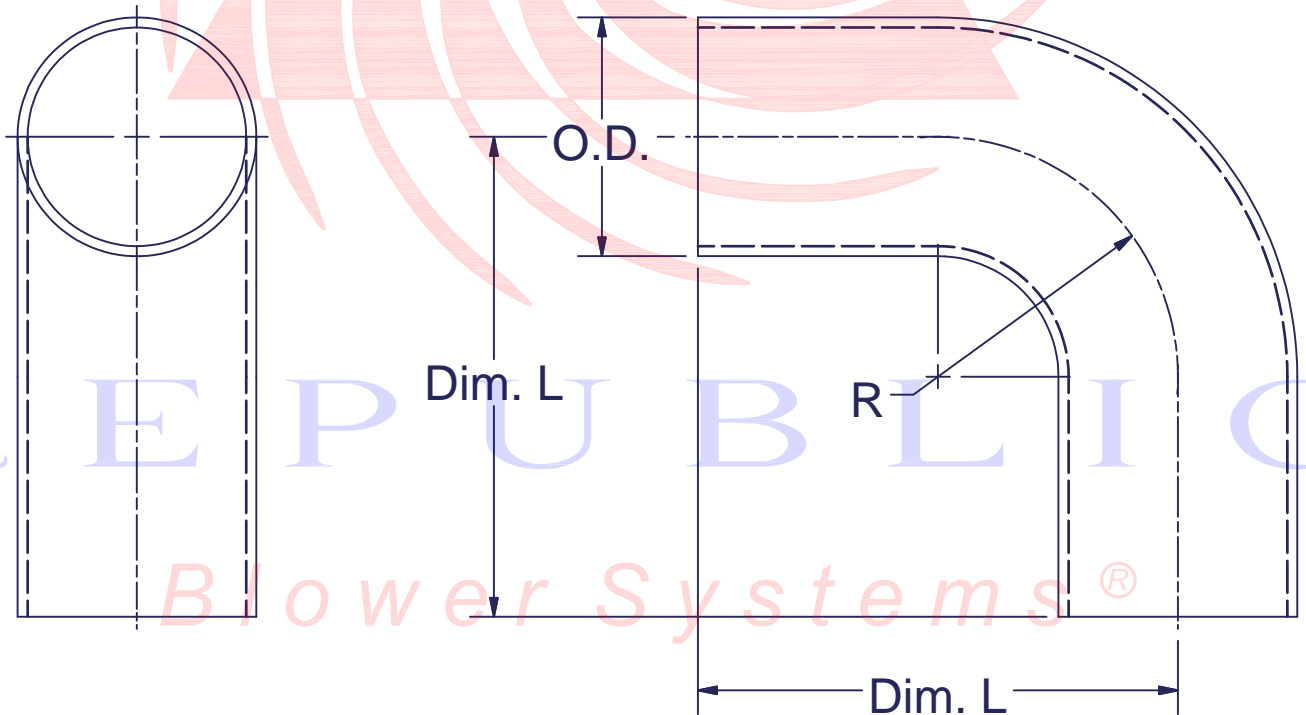

REPUBLIC
Blower Systems®

| Part No. | O.D. | L | R |
|----------|------|-----|----|
| 330-1290 | 2" | 4" | 2" |
| 330-1390 | 3" | 6" | 3" |
| 330-1490 | 4" | 8" | 4" |
| 330-1690 | 6" | 21" | 9" |

REPUBLIC
Blower Systems®

| | |
|-----------------|----------|
| SS 90 Deg Elbow | 330-1X90 |
|-----------------|----------|