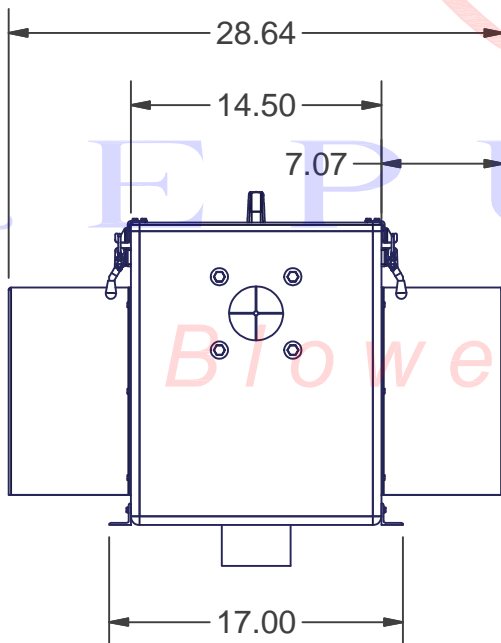

Front Iso

Air Wipe Enclosure

290-0377