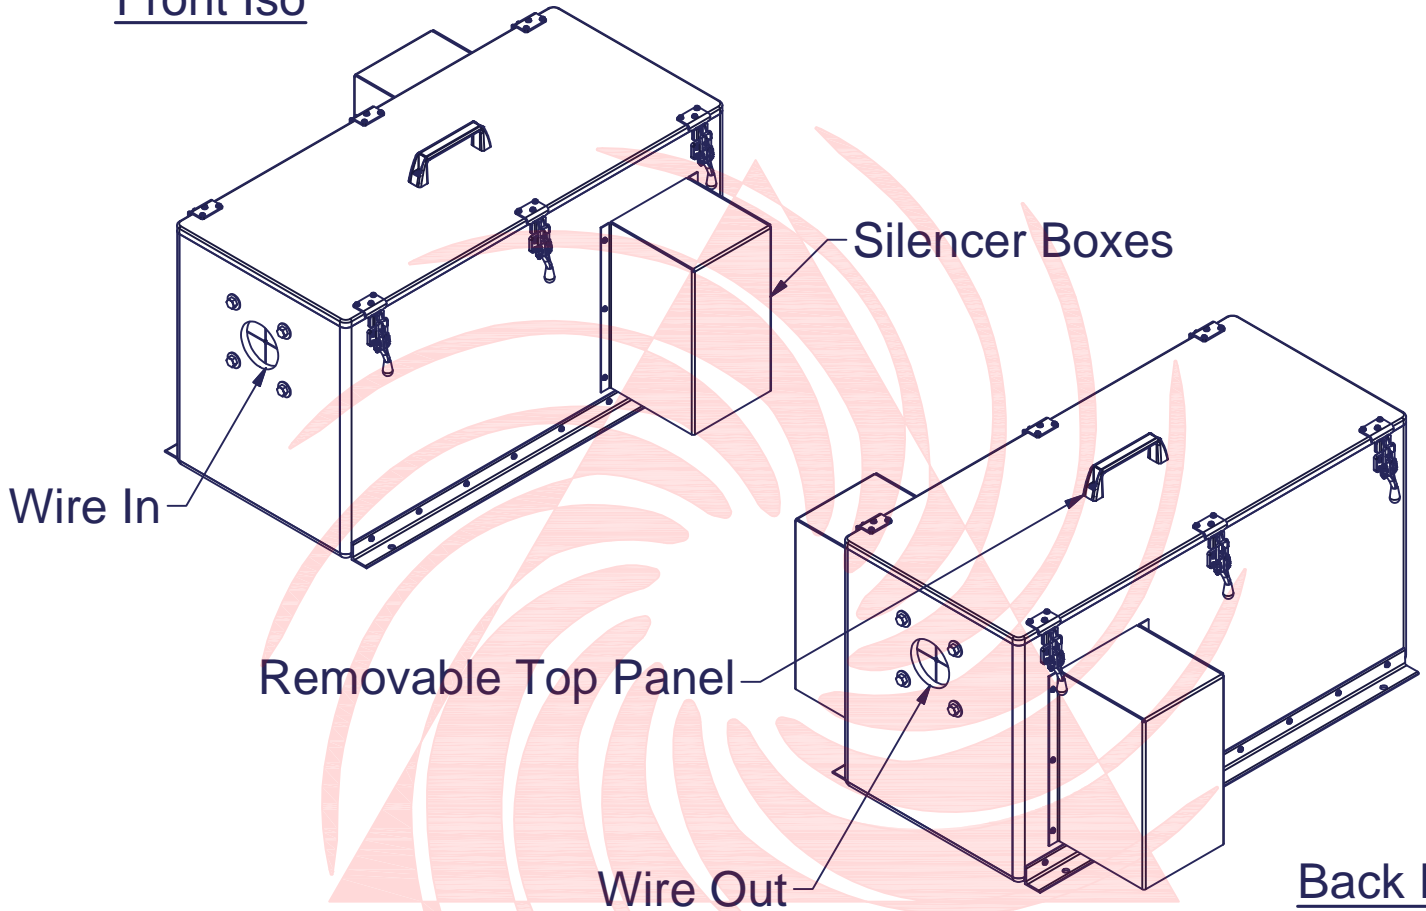

Front Iso

Air Wipe Enclosure

290-0377