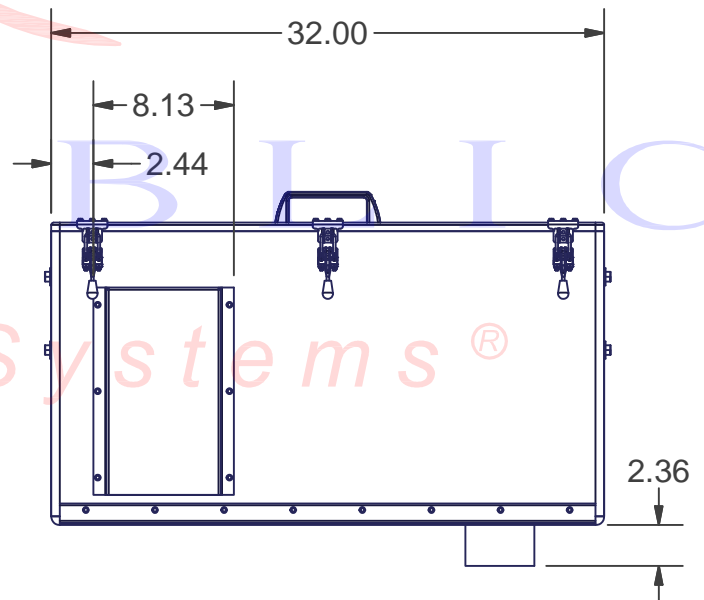

Front Iso

Air Wipe Enclosure

290-0377