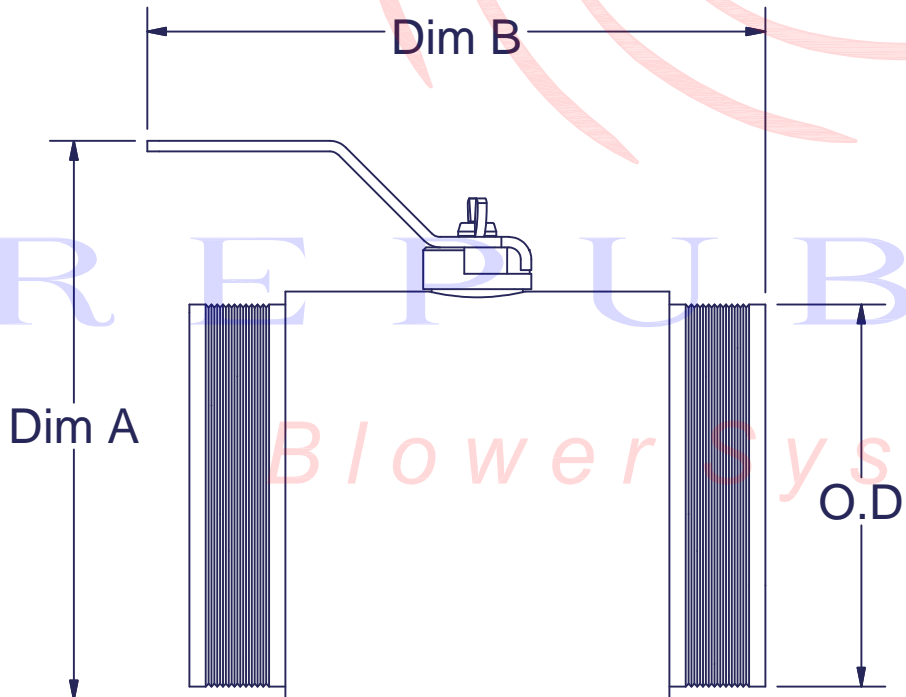

REPUBLIC
Blower Systems®

Part No.	O.D.	A	B	C
200-0500	4"	5 5/8"	6 1/2"	6"
200-0501	3"	4 1/4"	6"	5"
200-0502	2"	3 13/16"	5 1/2"	4"
200-0498	6"	5 11/16"	5 5/8"	6"

REPUBLIC
Blower Systems®

Butterfly Valve	200-050X
-----------------	----------