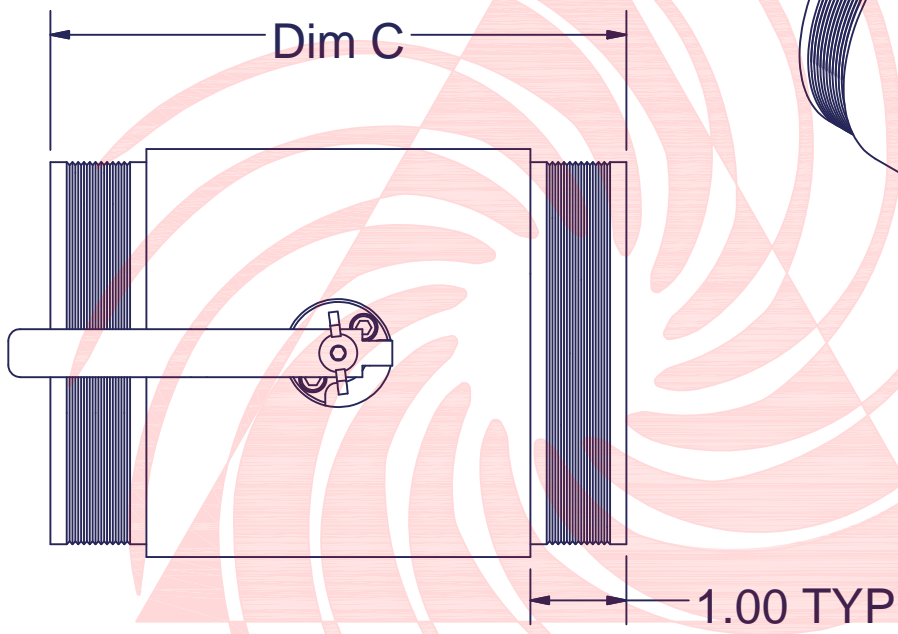

REPUBLIC
Blower Systems®

Part No.	O.D.	A	B	C
200-0500	4"	5 5/8"	6 1/2"	6"
200-0501	3"	4 1/4"	6"	5"
200-0502	2"	3 13/16"	5 1/2"	4"
200-0498	6"	5 11/16"	5 5/8"	6"

REPUBLIC
Blower Systems®

Butterfly Valve	200-050X
-----------------	----------