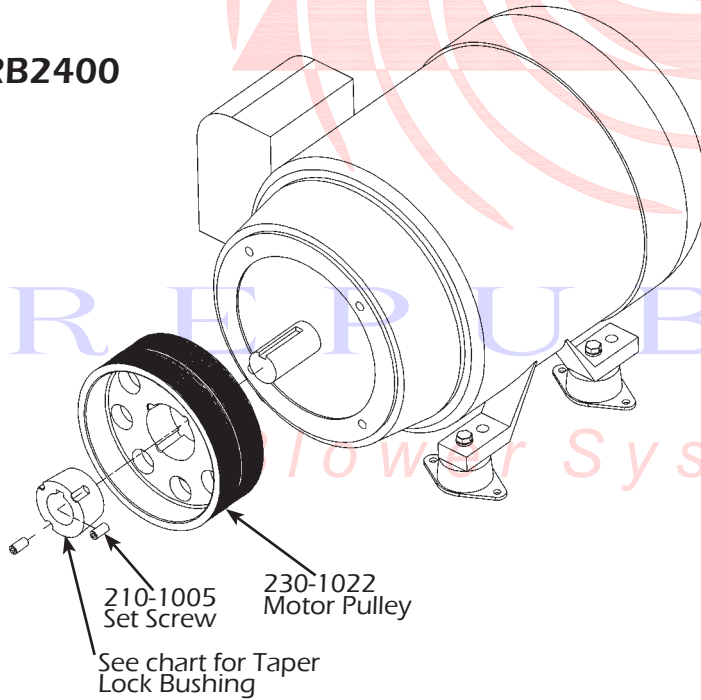

RB800

RB1200HC/RB2000

RB2400

REPUBLIC
Blower Systems®

Motor HP	Bushing Part. No.	Bore
3HP	230-4001	1-1/8"
5HP	230-4001	1-1/8"
7.5HP	230-4002	1-3/8"
10HP	230-4002	1-3/8"
15HP	230-4002	1-3/8"
20HP	230-4003	1-5/8"
25HP	230-4003	1-5/8"
30HP	230-4003	1-5/8"
40HP	230-4005	1-7/8"
50HP	230-4005	1-7/8"