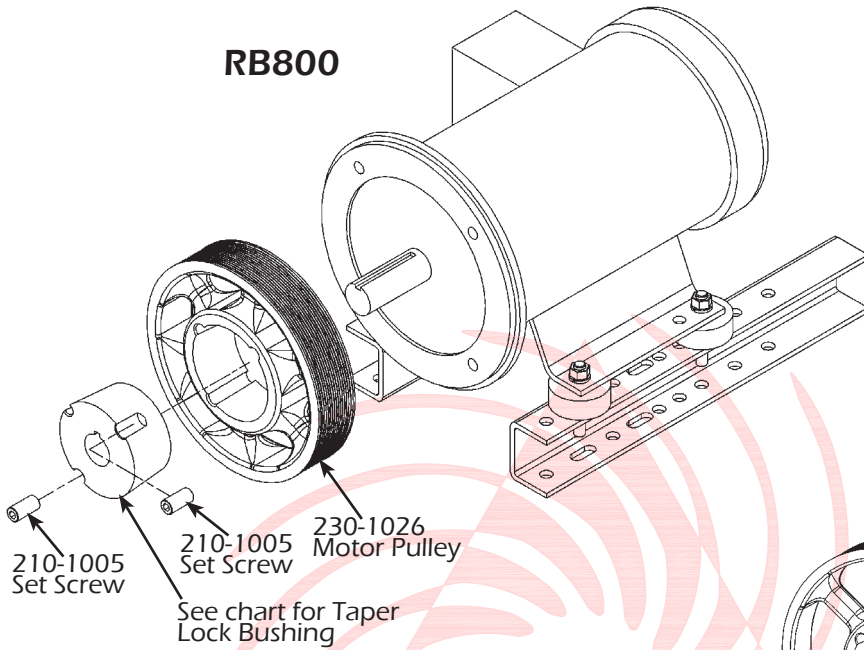

RB800

RB1200HC/RB2000

RB2400

REPUBLIC
Blower Systems®

Motor HP	Bushing Part. No.	Bore
3HP	230-4001	1-1/8"
5HP	230-4001	1-1/8"
7.5HP	230-4002	1-3/8"
10HP	230-4002	1-3/8"
15HP	230-4002	1-3/8"
20HP	230-4003	1-5/8"
25HP	230-4003	1-5/8"
30HP	230-4003	1-5/8"
40HP	230-4005	1-7/8"
50HP	230-4005	1-7/8"