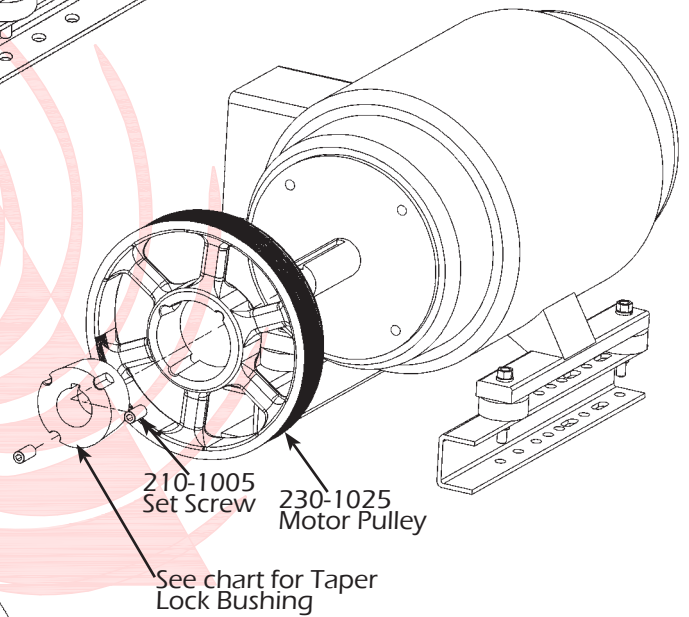

RB800

RB1200HC/RB2000

RB2400

REPUBLIC
Blower Systems®

Motor HP	Bushing Part. No.	Bore
3HP	230-4001	1-1/8"
5HP	230-4001	1-1/8"
7.5HP	230-4002	1-3/8"
10HP	230-4002	1-3/8"
15HP	230-4002	1-3/8"
20HP	230-4003	1-5/8"
25HP	230-4003	1-5/8"
30HP	230-4003	1-5/8"
40HP	230-4005	1-7/8"
50HP	230-4005	1-7/8"