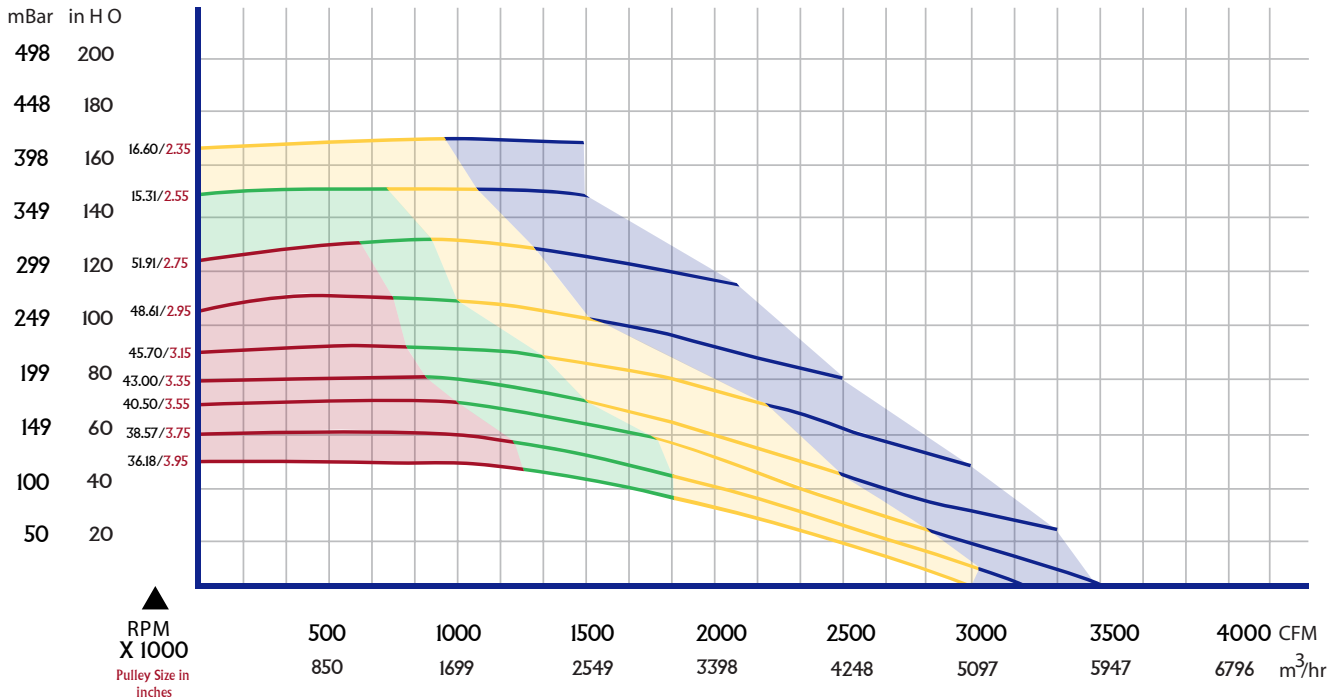

Republic Centrifugal Blower Performance Curves

REPUBLIC
Blower Systems®

RB 4000/40-75 HP

Pressure vs. CFM