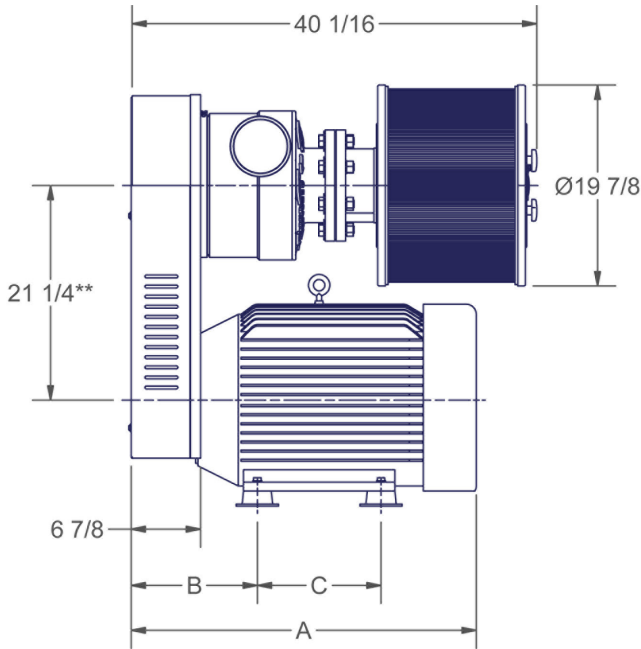

## RB 4000 Specifications

- ▲ 30-75 Horsepower – Up to 14,000 RPM
- ▲ Ceramic Hybrid Bearings
- ▲ Mechanical Seals on Both Ends of the Shaft
- ▲ Easy to Remove Bearing/Impeller Housing for Quick Repair
- ▲ Hard Anodized (optional)
- ▲ Blower Outlet Discharge is Rotatable 360°
- ▲ Precision Balanced Shaft/Impeller Assemblies
- ▲ Zinc Plated Steel Motor Pulley
- ▲ Stainless Steel Blower Pulley
- ▲ Aluminum Blower Housing
- ▲ 6061 T6 Aluminum Impeller
- ▲ Bearing Housing is Steel Construction for Extra Rigidity
- ▲ 20 Groove Self Tensioning Belt
- ▲ Inlet and Outlet Flanges Standard
- ▲ Enclosures for Noise Control (optional)
- ▲ Exhaust Silencer (optional)
- ▲ Operational with all Types of Motors– Washdown, Explosion Proof, High Efficiency and Hydraulic
- ▲ 100% Operational Performance and Vibration Tested
- ▲ One Year Warranty
- ▲ 6" Flanged Discharge
- ▲ Soft Start Recommended

HP	A	B	C	D	E	F	G	H	Est. WGT. (lbs)
30	28.06	9.62	16	41.69	8.12	22.12	4.94	10.50	395
40	31.62	9.87	16	41.69	14.62	22.62	1.06	10.50	528
50	31.75	9.87	16	41.69	14.62	22.62	1.06	10.50	587
60	34.19	12.50	11.25	41.69	14	27.06	2	10.50	820
75	34.19	12.50	12.25	41.69	14	27.06	2	10.50	890