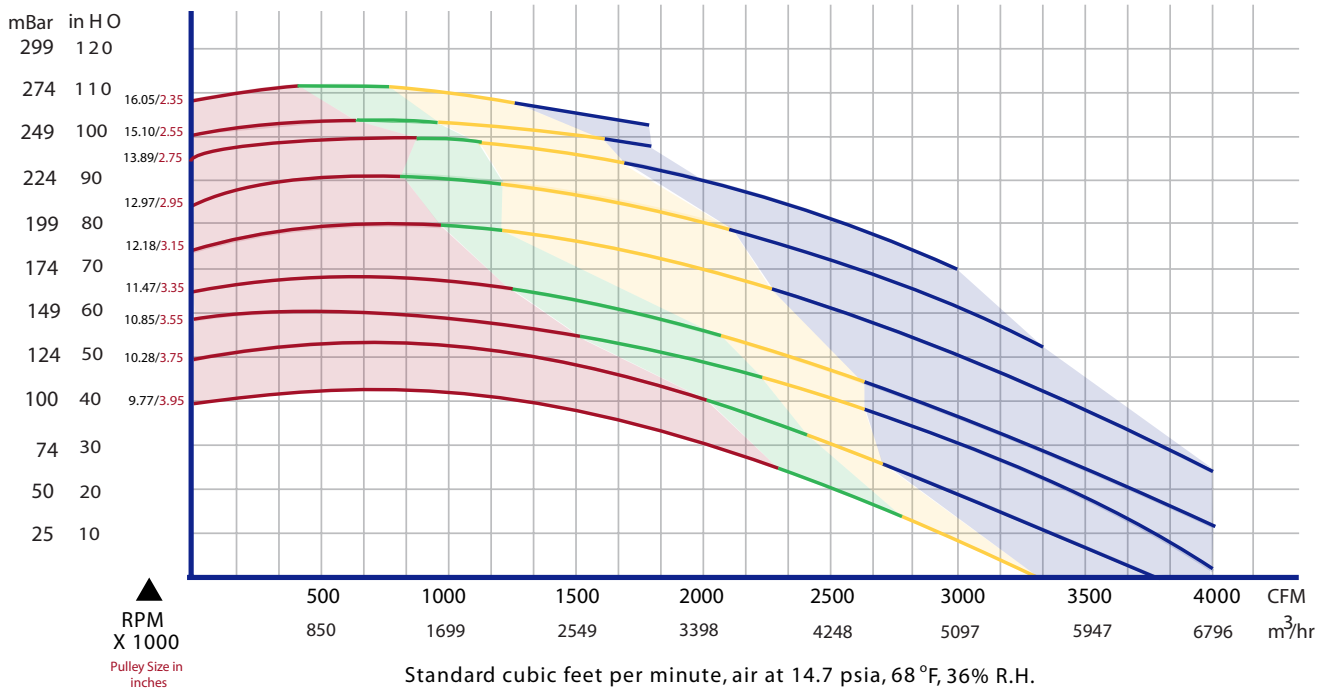

# Republic Centrifugal Blower Performance Curves

**REPUBLIC**  
Blower Systems®

## RB 4000/40-75 HP

**Pressure vs. CFM**

**Vacuum vs. CFM**

Standard cubic feet per minute, air at 14.7 psia, 68°F, 36% R.H.  
 1"H<sub>2</sub>O = .074" Hg = .036 PSIG = .57 oz = 25.4 mm H<sub>2</sub>O

■ RB 4000-40 HP    
 ■ RB 4000-50 HP    
 ■ RB 4000-60 HP    
 ■ RB 4000-75 HP