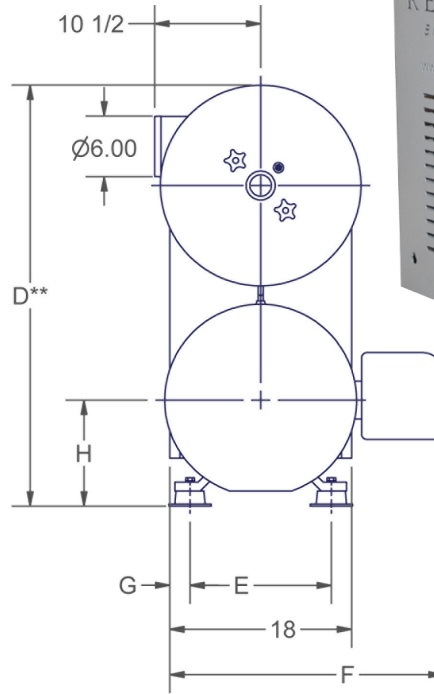

## RB 4000 Specifications

- ▲ 30-75 Horsepower – Up to 14,000 RPM
- ▲ Ceramic Hybrid Bearings
- ▲ Mechanical Seals on Both Ends of the Shaft
- ▲ Easy to Remove Bearing/Impeller Housing for Quick Repair
- ▲ Hard Anodized (optional)
- ▲ Blower Outlet Discharge is Rotatable 360°
- ▲ Precision Balanced Shaft/Impeller Assemblies
- ▲ Zinc Plated Steel Motor Pulley
- ▲ Stainless Steel Blower Pulley
- ▲ Aluminum Blower Housing
- ▲ 6061 T6 Aluminum Impeller
- ▲ Bearing Housing is Steel Construction for Extra Rigidity
- ▲ 20 Groove Self Tensioning Belt
- ▲ Inlet and Outlet Flanges Standard
- ▲ Enclosures for Noise Control (optional)
- ▲ Exhaust Silencer (optional)
- ▲ Operational with all Types of Motors– Washdown, Explosion Proof, High Efficiency and Hydraulic
- ▲ 100% Operational Performance and Vibration Tested
- ▲ One Year Warranty
- ▲ 6" Flanged Discharge
- ▲ Soft Start Recommended

HP	A	B	C	D	E	F	G	H	Est. WGT. (lbs)
30	28.06	9.62	16	41.69	8.12	22.12	4.94	10.50	395
40	31.62	9.87	16	41.69	14.62	22.62	1.06	10.50	528
50	31.75	9.87	16	41.69	14.62	22.62	1.06	10.50	587
60	34.19	12.50	11.25	41.69	14	27.06	2	10.50	820
75	34.19	12.50	12.25	41.69	14	27.06	2	10.50	890