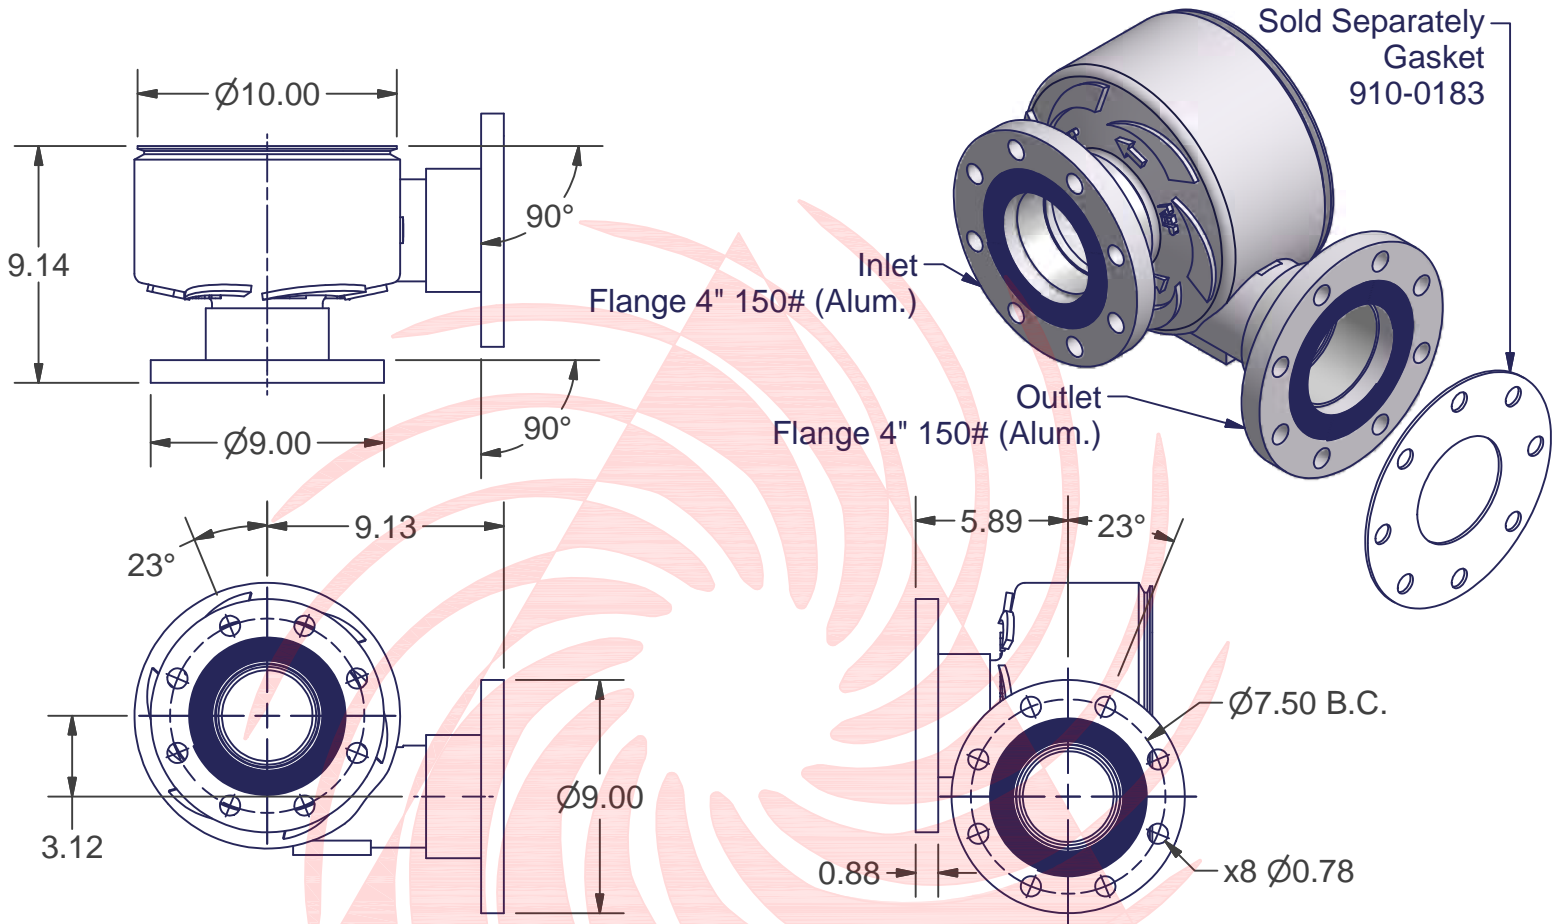

REPUBLIC
Blower Systems®

RB2400 with Inlet and Outlet Flanged

RB2400 Flanged Blower Housing	250-0321FL
-------------------------------	------------