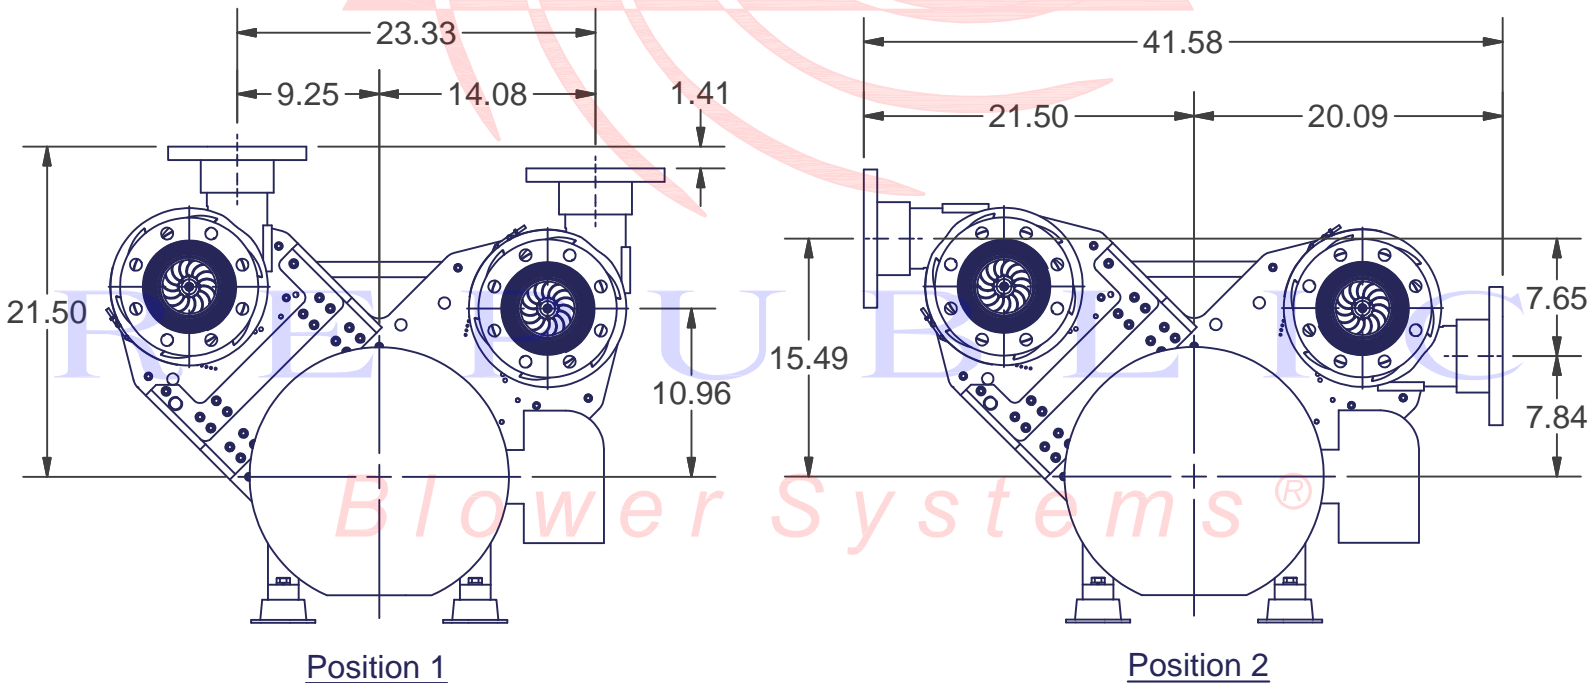

REPUBLIC
Blower Systems®

RB2400 with Inlet and Outlet Flanged

RB2400 Flanged Blower Housing	250-0321FL
-------------------------------	------------